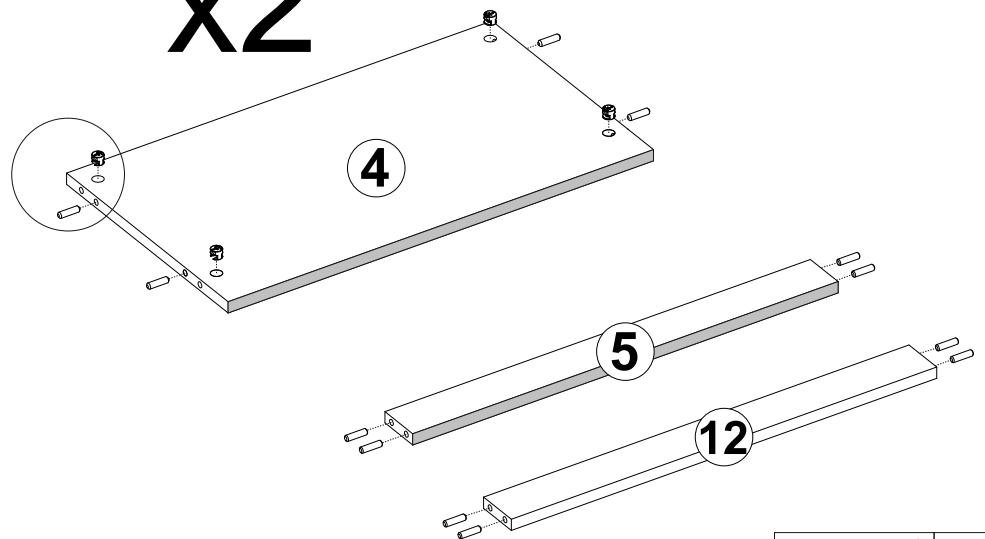

PALERMO

PRODUCTION DATE

PACKING CODE

E1  8x30mm x24	R1  6x8mm x4	F3  Hex 4mm x1	M1  12x15mm x10	N1  L=35mm x10	S1  3,5x16mm x6	T1  x4	V16  5x16mm x8
F1  7x50mm x10	V41  x1	Z1  x80	P2  L=300mm x1	B1  B=17/4mm x2	V32  L=1554mm x1		

PALERMO

PRODUCTION DATE	PACKING CODE

002102	1	1
002103	2	1
002097	3	2
002096	4	2
002101	5	1
001361	6	2
002105	7	1
002100	8	1
002098	9	2
002099	10	2
002104	11	1
002101	12	1
ID	NUMBER	QUANTITY

E1  8x30mm x8	R1  6x8mm x4	N1  L=35mm x8	V16  5x16mm x8	P2  L=300mm x1
---	---	--	---	---

E1  8x30mm x16	M1  12x15mm x8
--	---

x2

M1

12x15mm **x2**

x2

N1

L=35mm **x2**

F1

7x50mm **x2**