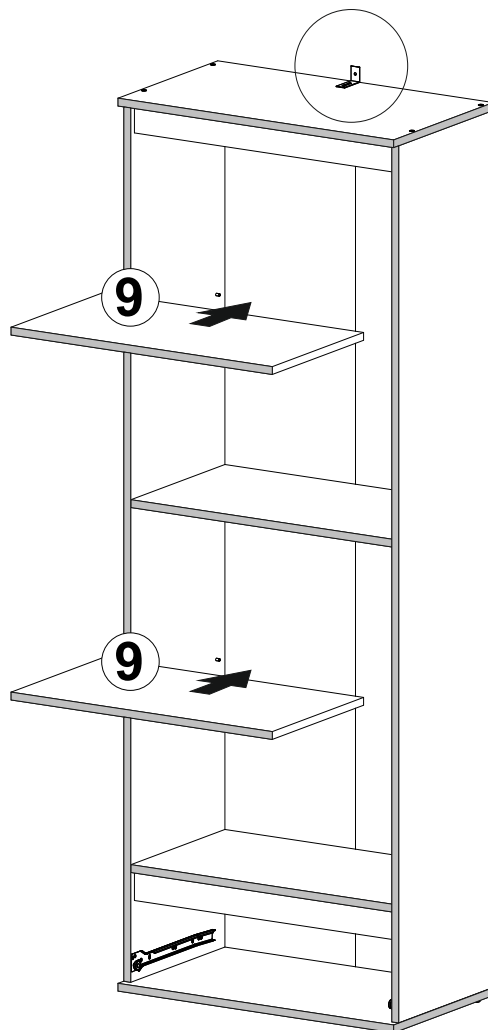

PALERMO

PRODUCTION DATE

PACKING CODE

E1  8x30mm x24	R1  6x8mm x4	F3  Hex 4mm x1	M1  12x15mm x10	N1  L=35mm x10	S1  3,5x16mm x6	T1  x4	V16  5x16mm x8
F1  7x50mm x10	V41  x1	Z1  x80	P2  L=300mm x1	B1  B=17/4mm x2	V32  L=1554mm x1		

PALERMO

PRODUCTION DATE	PACKING CODE

002102	1	1
002103	2	1
002097	3	2
002096	4	2
002101	5	1
001361	6	2
002105	7	1
002100	8	1
002098	9	2
002099	10	2
002104	11	1
002101	12	1
ID	NUMBER	QUANTITY

E1  8x30mm x8	R1  6x8mm x4	N1  L=35mm x8	V16  5x16mm x8	P2  L=300mm x1
---	---	--	---	---

E1  8x30mm x16	M1  12x15mm x8
--	---

x2

M1

12x15mm **x2**

x2

N1

L=35mm **x2**

F1

7x50mm **x2**