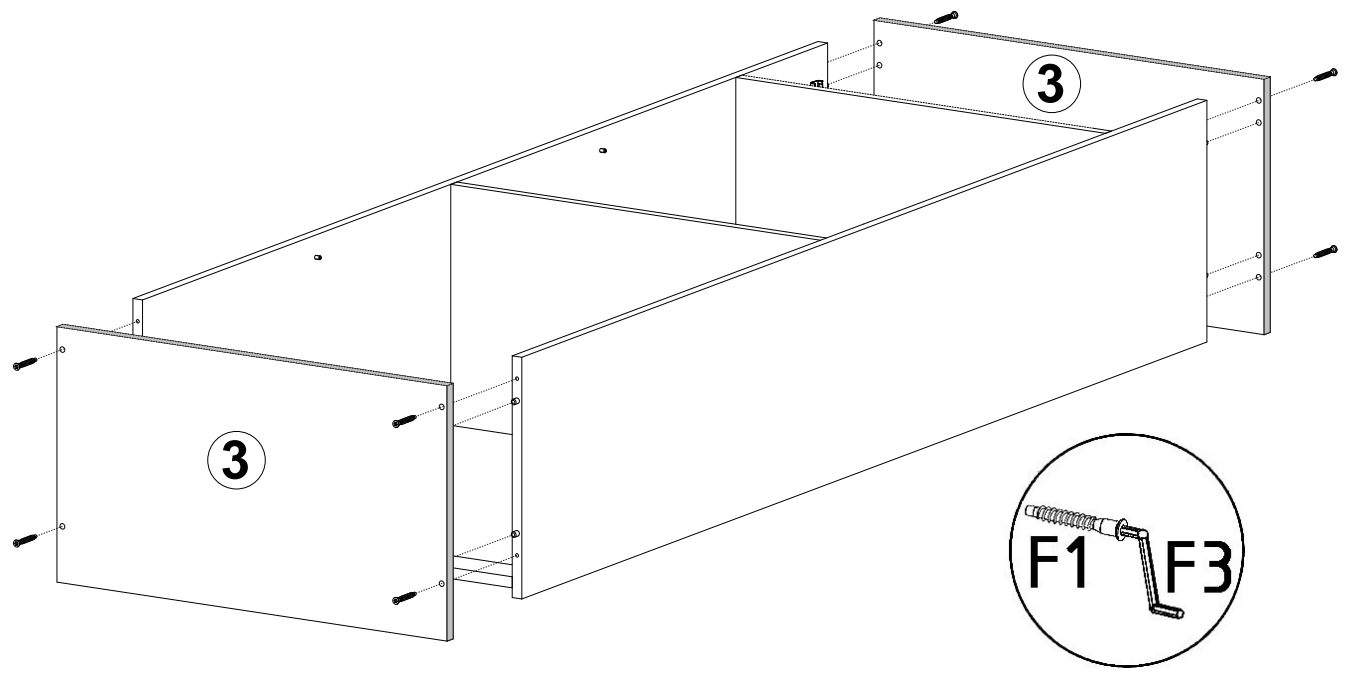

PALERMO

PRODUCTION DATE

PACKING CODE

E1  8x30mm x24	R1  6x8mm x4	F3  Hex 4mm x1	M1  12x15mm x10	N1  L=35mm x10	S1  3,5x16mm x6	T1  x4	V16  5x16mm x8
F1  7x50mm x10	V41  x1	Z1  x80	P2  L=300mm x1	B1  B=17/4mm x2	V32  L=1554mm x1		

PALERMO

PRODUCTION DATE	PACKING CODE

002102	1	1
002103	2	1
002097	3	2
002096	4	2
002101	5	1
001361	6	2
002105	7	1
002100	8	1
002098	9	2
002099	10	2
002104	11	1
002101	12	1
ID	NUMBER	QUANTITY

E1  8x30mm x8	R1  6x8mm x4	N1  L=35mm x8	V16  5x16mm x8	P2  L=300mm x1
---	---	--	---	---

E1  8x30mm x16	M1  12x15mm x8
--	---

x2

M1

12x15mm **x2**

x2

N1

L=35mm **x2**

F1

7x50mm **x2**