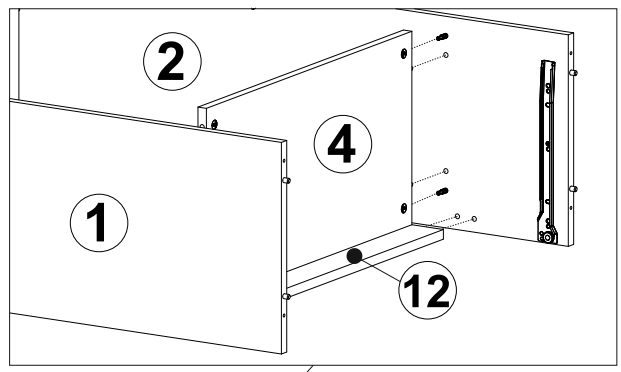

PALERMO

PRODUCTION DATE

PACKING CODE

E1  8x30mm x24	R1  6x8mm x4	F3  Hex 4mm x1	M1  12x15mm x10	N1  L=35mm x10	S1  3,5x16mm x6	T1  x4	V16  5x16mm x8
F1  7x50mm x10	V41  x1	Z1  x80	P2  L=300mm x1	B1  B=17/4mm x2	V32  L=1554mm x1		

PALERMO

PRODUCTION DATE	PACKING CODE

002102	1	1
002103	2	1
002097	3	2
002096	4	2
002101	5	1
001361	6	2
002105	7	1
002100	8	1
002098	9	2
002099	10	2
002104	11	1
002101	12	1
ID	NUMBER	QUANTITY

E1  8x30mm x8	R1  6x8mm x4	N1  L=35mm x8	V16  5x16mm x8	P2  L=300mm x1
---	---	--	---	---

E1  8x30mm x16	M1  12x15mm x8
--	---

x2

M1

12x15mm **x2**

x2

N1

L=35mm **x2**

F1

7x50mm **x2**