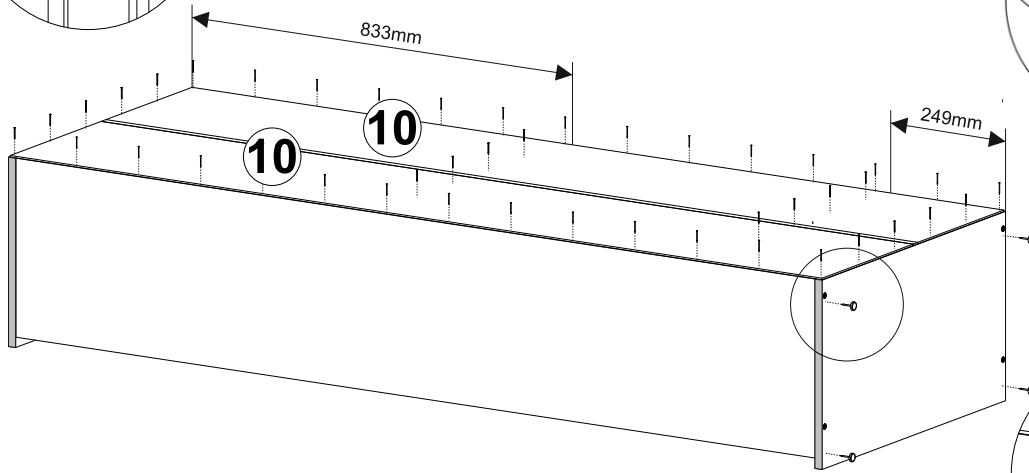

PALERMO

PRODUCTION DATE

PACKING CODE

E1  8x30mm x24	R1  6x8mm x4	F3  Hex 4mm x1	M1  12x15mm x10	N1  L=35mm x10	S1  3,5x16mm x6	T1  x4	V16  5x16mm x8
F1  7x50mm x10	V41  x1	Z1  x80	P2  L=300mm x1	B1  B=17/4mm x2	V32  L=1554mm x1		

PALERMO

PRODUCTION DATE	PACKING CODE

002102	1	1
002103	2	1
002097	3	2
002096	4	2
002101	5	1
001361	6	2
002105	7	1
002100	8	1
002098	9	2
002099	10	2
002104	11	1
002101	12	1
ID	NUMBER	QUANTITY

E1  8x30mm x8	R1  6x8mm x4	N1  L=35mm x8	V16  5x16mm x8	P2  L=300mm x1
---	---	--	---	---

E1  8x30mm x16	M1  12x15mm x8
--	---

x2

M1

12x15mm **x2**

x2

N1

L=35mm **x2**

F1

7x50mm **x2**