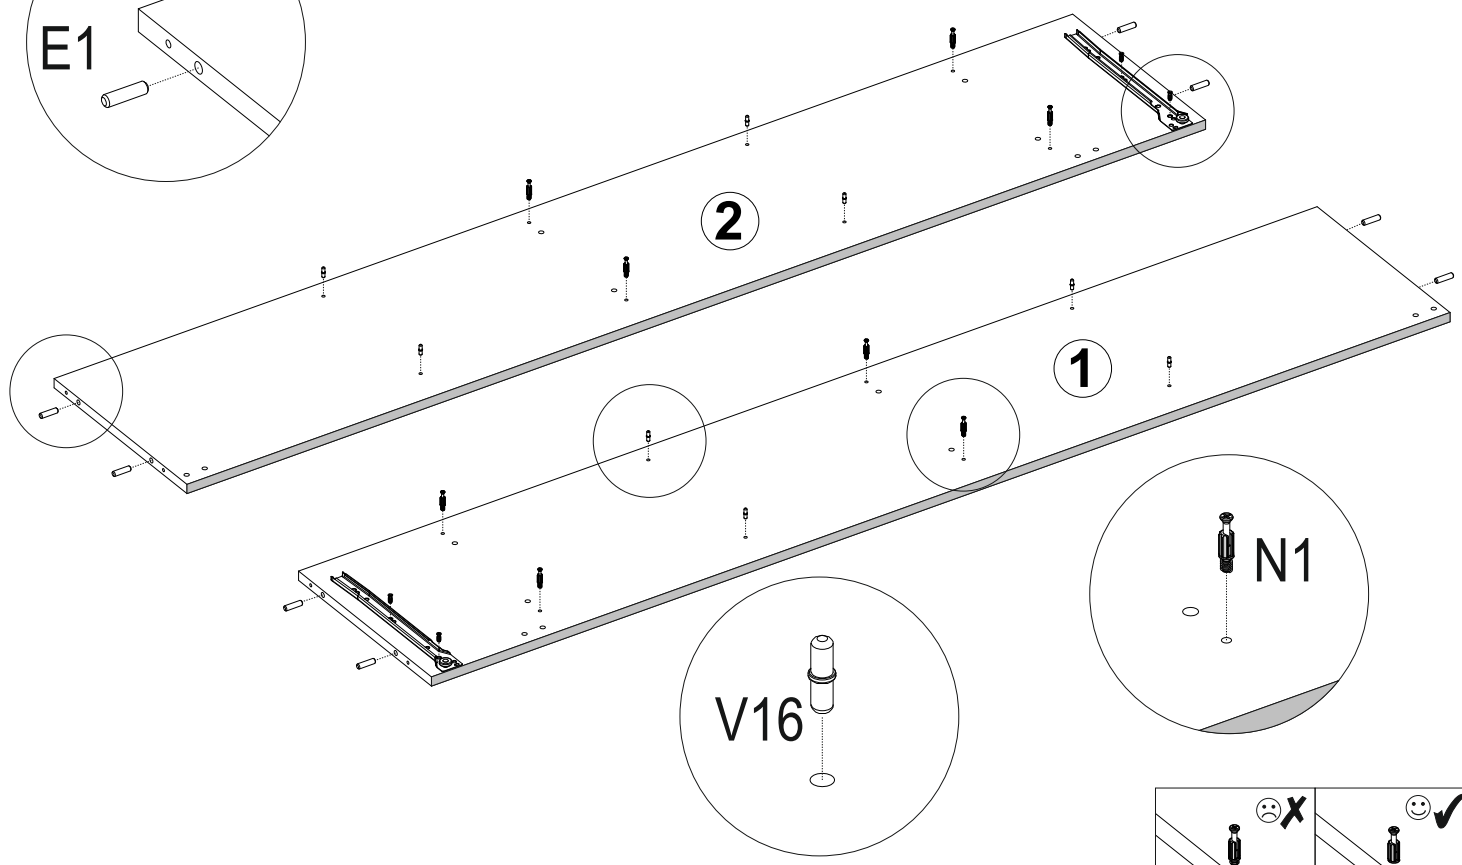

PALERMO

PRODUCTION DATE

PACKING CODE

E1  8x30mm x24	R1  6x8mm x4	F3  Hex 4mm x1	M1  12x15mm x10	N1  L=35mm x10	S1  3,5x16mm x6	T1  x4	V16  5x16mm x8
F1  7x50mm x10	V41  x1	Z1  x80	P2  L=300mm x1	B1  B=17/4mm x2	V32  L=1554mm x1		

PALERMO

PRODUCTION DATE	PACKING CODE

002102	1	1
002103	2	1
002097	3	2
002096	4	2
002101	5	1
001361	6	2
002105	7	1
002100	8	1
002098	9	2
002099	10	2
002104	11	1
002101	12	1
ID	NUMBER	QUANTITY

E1  8x30mm x8	R1  6x8mm x4	N1  L=35mm x8	V16  5x16mm x8	P2  L=300mm x1
---	---	--	---	---

E1  8x30mm x16	M1  12x15mm x8
--	---

x2

M1

12x15mm **x2**

x2

N1

L=35mm **x2**

F1

7x50mm **x2**