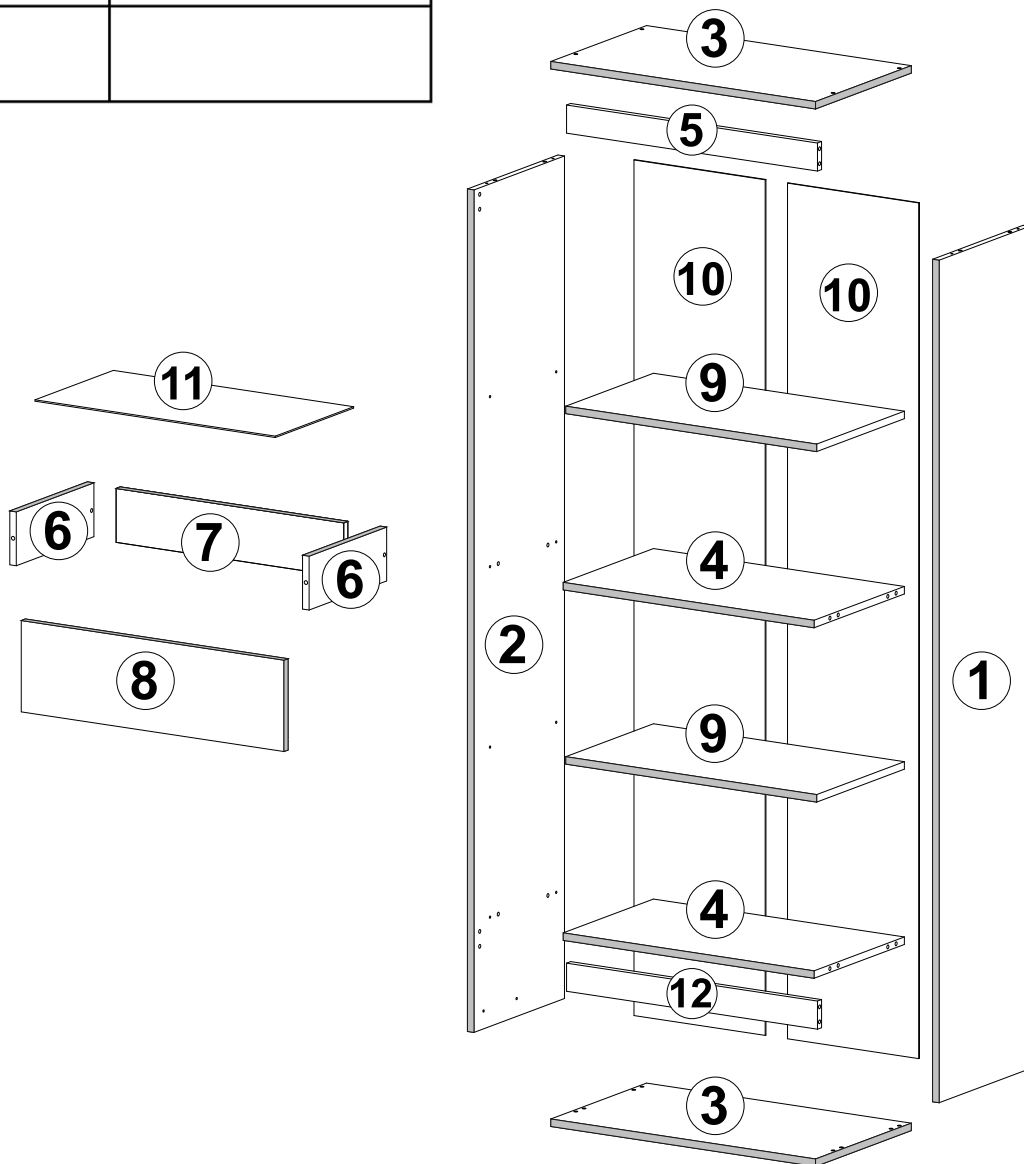

PALERMO

PRODUCTION DATE

PACKING CODE

E1  8x30mm x24	R1  6x8mm x4	F3  Hex 4mm x1	M1  12x15mm x10	N1  L=35mm x10	S1  3,5x16mm x6	T1  x4	V16  5x16mm x8
F1  7x50mm x10	V41  x1	Z1  x80	P2  L=300mm x1	B1  B=17/4mm x2	V32  L=1554mm x1		

PALERMO

PRODUCTION DATE	PACKING CODE

002102	1	1
002103	2	1
002097	3	2
002096	4	2
002101	5	1
001361	6	2
002105	7	1
002100	8	1
002098	9	2
002099	10	2
002104	11	1
002101	12	1
ID	NUMBER	QUANTITY

E1  8x30mm x8	R1  6x8mm x4	N1  L=35mm x8	V16  5x16mm x8	P2  L=300mm x1
---	---	--	---	---

E1  8x30mm x16	M1  12x15mm x8
--	---

x2

M1

12x15mm **x2**

x2

N1

L=35mm **x2**

F1

7x50mm **x2**