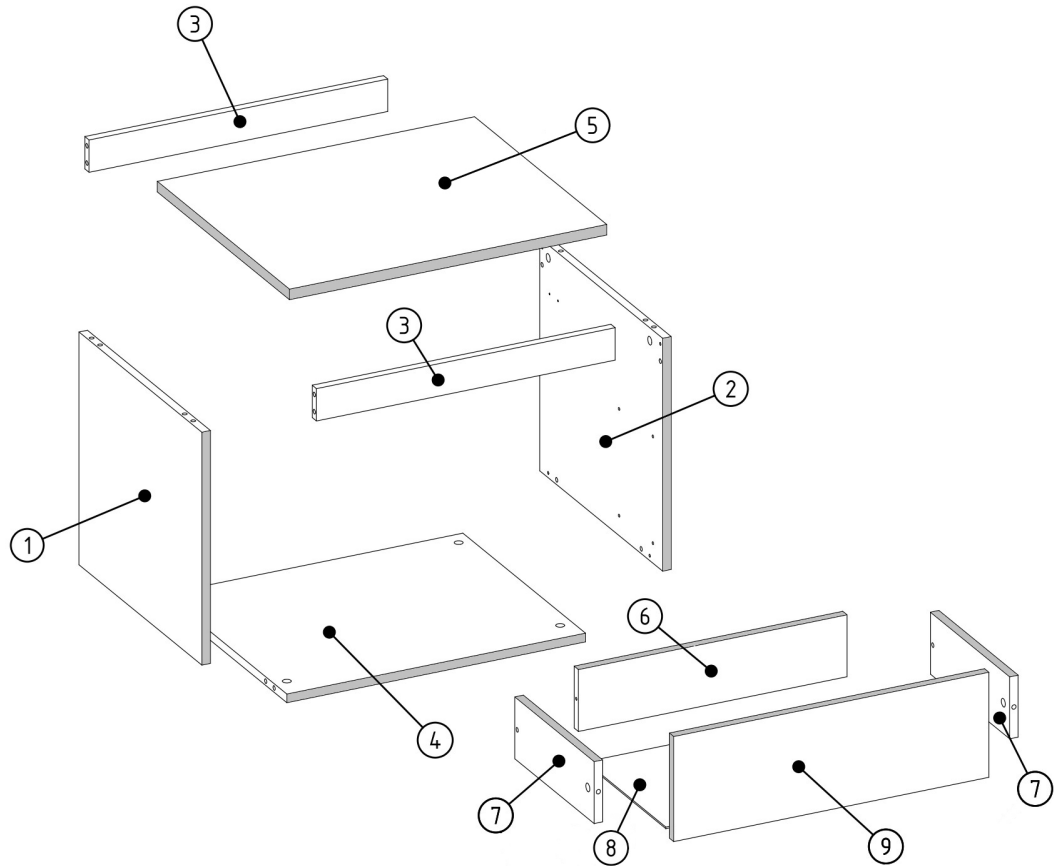

NEL-60_80

PRODUCTION DATE

PACKING CODE

NEL-60

001722	9	2	
001720	8	2	
001361	7	4	
001719	6	2	
001757	5	1	
001721	4	1	
001393	3	2	
001724	2	1	
001725	1	1	
ID	NUMBER	QUANTITY	

NEL-80

001729	9	2	
001727	8	2	
001361	7	4	
001726	6	2	
001758	5	1	
001728	4	1	
000187	3	2	
001724	2	1	
001725	1	1	
ID	NUMBER	QUANTITY