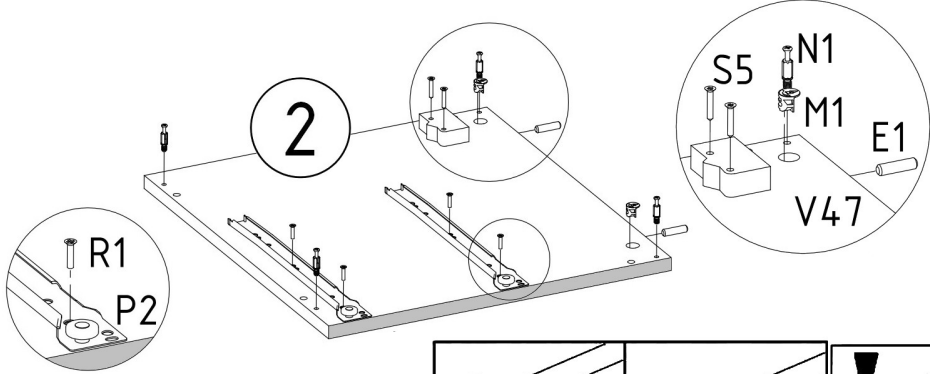

NEL-60_80

PRODUCTION DATE

PACKING CODE

F1  7x50mm x4	F3  Hex 4mm x1	R7  4x27mm x4	B1  ø17/4mm x4	Z1  x20	V54  x2	S1  3,5x16mm x8	
M1  12x15mm x16	N1  L=35mm x16	E1  8x30mm x12	R1  6x8mm x8	S5  4x30mm x4	P2  L=300mm x2	U3  L=190/160mm x2	V47  x2

M1  12x15mm x2	N1  L=35mm x4	E1  8x30mm x4	S5  4x30mm x2	R1  6x8mm x2	P2  L=300mm x4	V47  x1
---	--	--	--	---	--	--

M1  12x15mm x2	N1  L=35mm x4	E1  8x30mm x4	S5  4x30mm x2	R1  6x8mm x2	P2  L=300mm x4	V47  x1
--	---	---	---	--	---	---

M1  12x15mm x4	E1  8x30mm x4
--	---

M1

12x15mm

E1

X4 8x30mm

X4

**x2**

x2