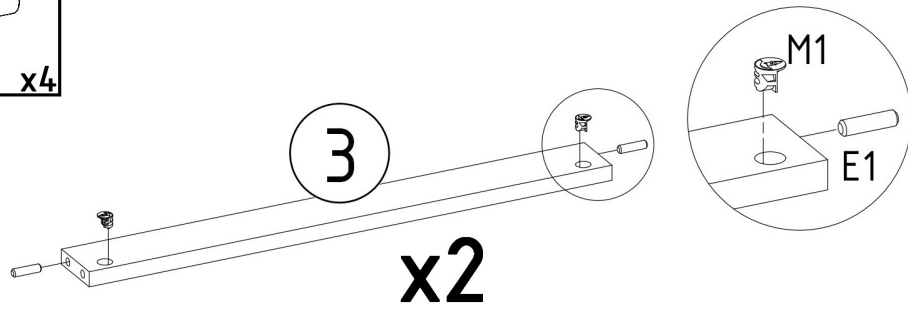

NEL-60_80

PRODUCTION DATE

PACKING CODE

F1  7x50mm x4	F3  Hex 4mm x1	R7  4x27mm x4	B1  ø17/4mm x4	Z1  x20	V54  x2	S1  3,5x16mm x8	
M1  12x15mm x16	N1  L=35mm x16	E1  8x30mm x12	R1  6x8mm x8	S5  4x30mm x4	P2  L=300mm x2	U3  L=190/160mm x2	V47  x2

M1  12x15mm x2	N1  L=35mm x4	E1  8x30mm x4	S5  4x30mm x2	R1  6x8mm x2	P2  L=300mm x4	V47  x1
---	--	--	--	---	--	--

M1  12x15mm x2	N1  L=35mm x4	E1  8x30mm x4	S5  4x30mm x2	R1  6x8mm x2	P2  L=300mm x4	V47  x1
--	---	---	---	--	---	---

M1  12x15mm x4	E1  8x30mm x4
--	---

M1

12x15mm

E1

X4 8x30mm

X4

**x2**

x2