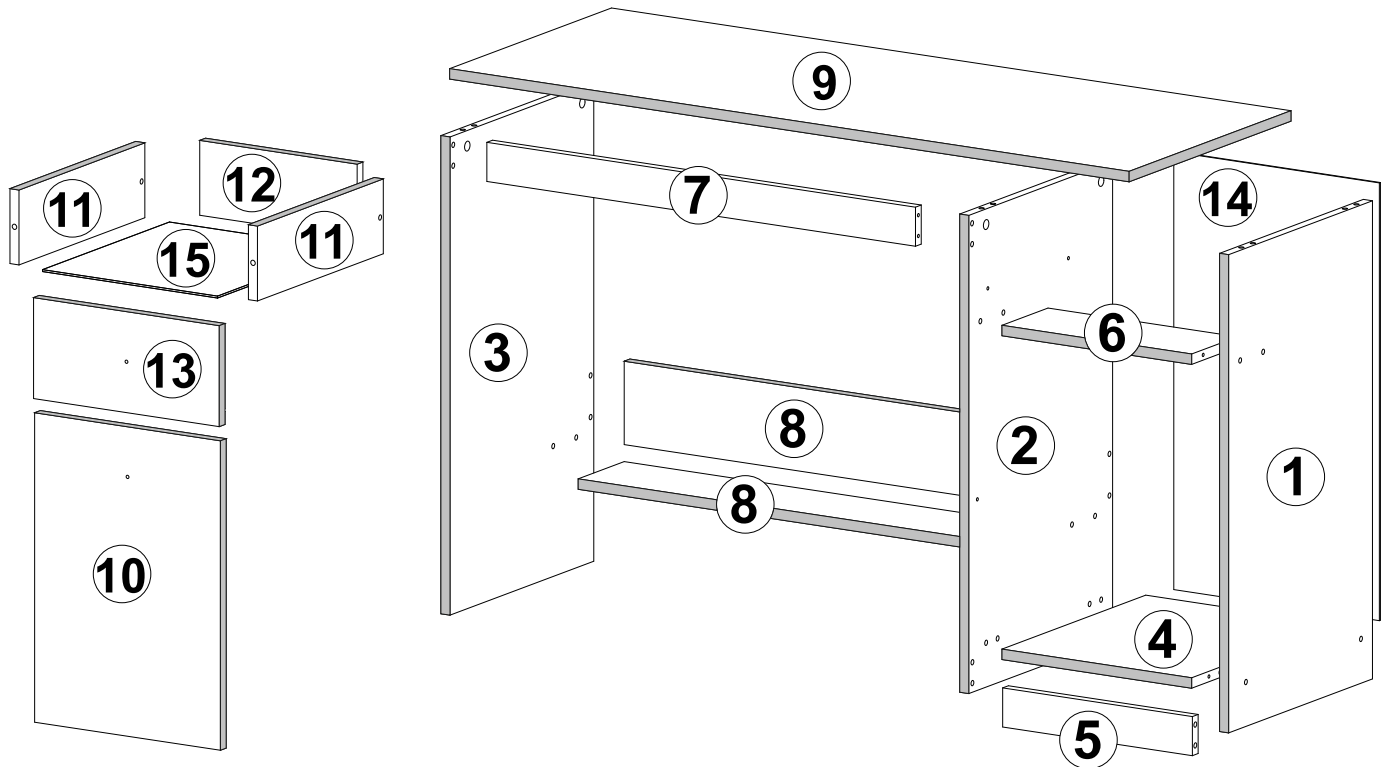

CHESTER

PRODUCTION DATE

PACKING CODE

002155	1	1
002156	2	1
002154	3	1
002158	4	1
002160	5	1
002159	6	1
002153	7	1
002152	8	2
002151	9	1
002157	10	1
000053	11	2
002163	12	1
002161	13	1
002162	14	1
002164	15	1
ID	NUMBER	QUANTITY