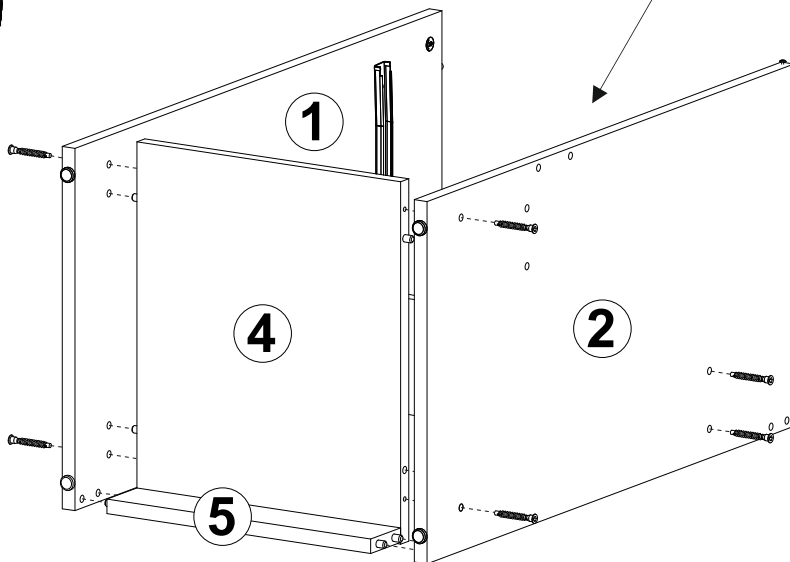

CHESTER

PRODUCTION DATE

PACKING CODE

E1  8x30mm x14	M1  12x15mm x8	N1  L=35mm x8	F1  7x50mm x22	F3  Hex 4mm x1	Z1  x40	U12  x2	S1  3,5x16mm x8
R1  6x8mm x4	T1  x6	A2  ZW x2	P3  L=350mm x1	B1  B ø17/4mm x2	B2  B ø12/4mm x14	B2  Ant ø12/4mm x14	B2  S/A ø12/4mm x14
V68  x1							

F1

7x50mm x12

F3

Hex 4mm x1

N1

L=35mm x6

M1

12x15mm **x2**

x2

F1

7x50mm **x2**

F3

Hex 4mm **x1**

N1

L=35mm **x2**