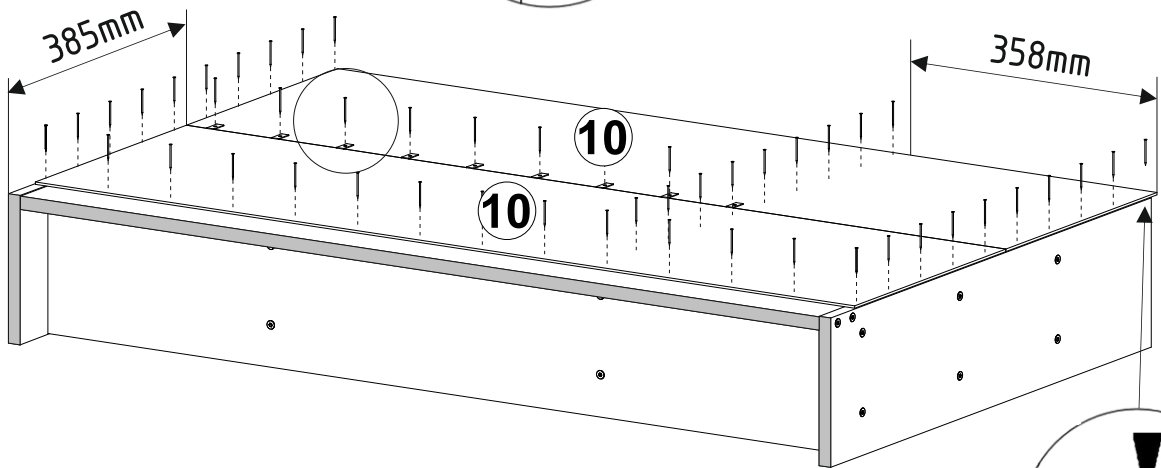

F1  7x50mm x4	F3  Hex 4mm x1
---	---

F1 **F3**

S9

 4x16mm **x8**

<p>S1  3,5x16mm x4</p>	<p>A2  ZW x2</p>
--	---

<p>U12  x1</p>	<p>V61  x2</p>
<p>B2  ø12/4mm x24</p>	<p>S1  3,5x16mm x4</p>

CHESTER

PRODUCTION DATE

L=35mm **x2**