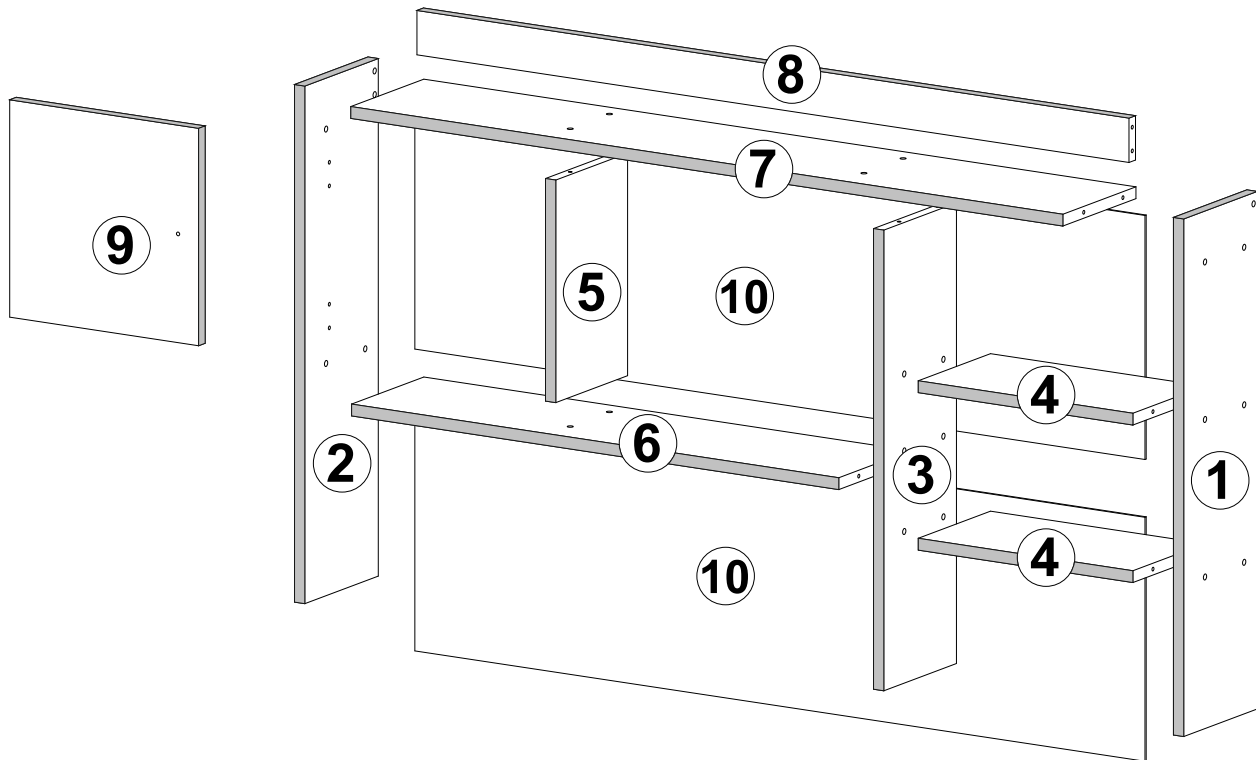

NDST 120

PRODUCTION DATE

PACKING CODE

002173	1	1
002174	2	1
002169	3	1
002167	4	2
002168	5	1
002165	6	1
002166	7	1
002170	8	1
002172	9	1
002171	10	2
ID	NUMBER	QUANTITY