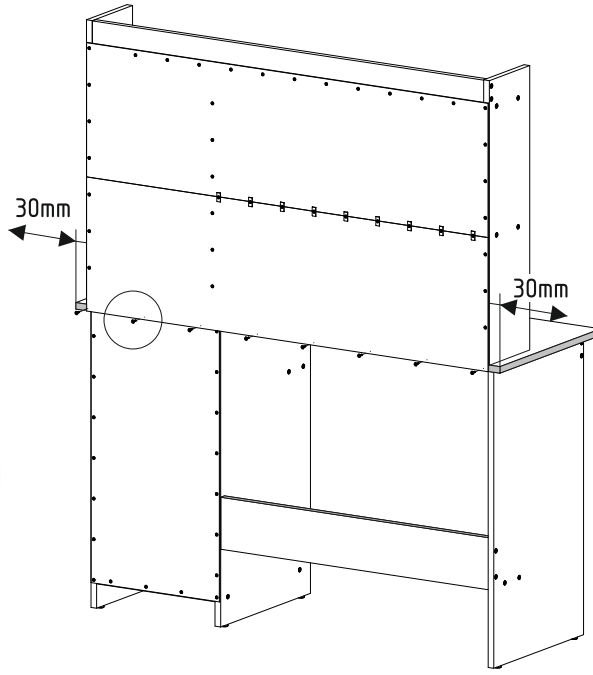

F1  7x50mm x4	F3  Hex 4mm x1
---	---

F1 **F3**

S9

 4x16mm **x8**

<p>S1  3,5x16mm x4</p>	<p>A2  ZW x2</p>
--	---

<p>U12  x1</p>	<p>V61  x2</p>
<p>B2  ø12/4mm x24</p>	<p>S1  3,5x16mm x4</p>

CHESTER

PRODUCTION DATE

PACKING CODE

E1 8x30mm x14	M1 12x15mm x8	N1 L=35mm x8	F1 7x50mm x22	F3 Hex 4mm x1	Z1 x40	U12 x2	S1 3,5x16mm x8
R1 6x8mm x4	T1 x6	A2 ZW x2	P3 L=350mm x1	B1 B ø17/4mm x2	B2 B ø12/4mm x14	B2 Ant ø12/4mm x14	B2 S/A ø12/4mm x14
V68 x1							

L=35mm **x2**