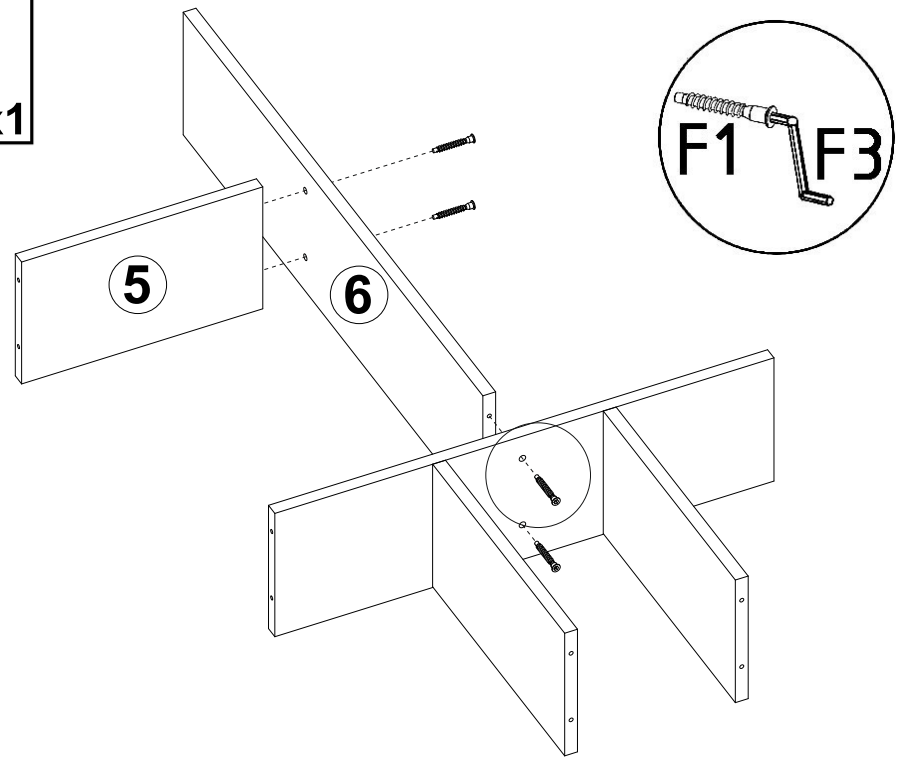

NDST 120

PRODUCTION DATE

PACKING CODE

002173	1	1
002174	2	1
002169	3	1
002167	4	2
002168	5	1
002165	6	1
002166	7	1
002170	8	1
002172	9	1
002171	10	2
ID	NUMBER	QUANTITY

F1  7x50mm x4	F3  Hex 4mm x1
---	---

F1  7x50mm x4	F3  Hex 4mm x1
---	---

F1 **F3**

S9

 4x16mm **x8**

<p>S1  3,5x16mm x4</p>	<p>A2  ZW x2</p>
--	---

<p>U12  x1</p>	<p>V61  x2</p>
<p>B2  ø12/4mm x24</p>	<p>S1  3,5x16mm x4</p>

CHESTER

PRODUCTION DATE

PACKING CODE

E1 8x30mm x14	M1 12x15mm x8	N1 L=35mm x8	F1 7x50mm x22	F3 Hex 4mm x1	Z1 x40	U12 x2	S1 3,5x16mm x8
R1 6x8mm x4	T1 x6	A2 ZW x2	P3 L=350mm x1	B1 B ø17/4mm x2	B2 B ø12/4mm x14	B2 Ant ø12/4mm x14	B2 S/A ø12/4mm x14
V68 x1							

L=35mm **x2**