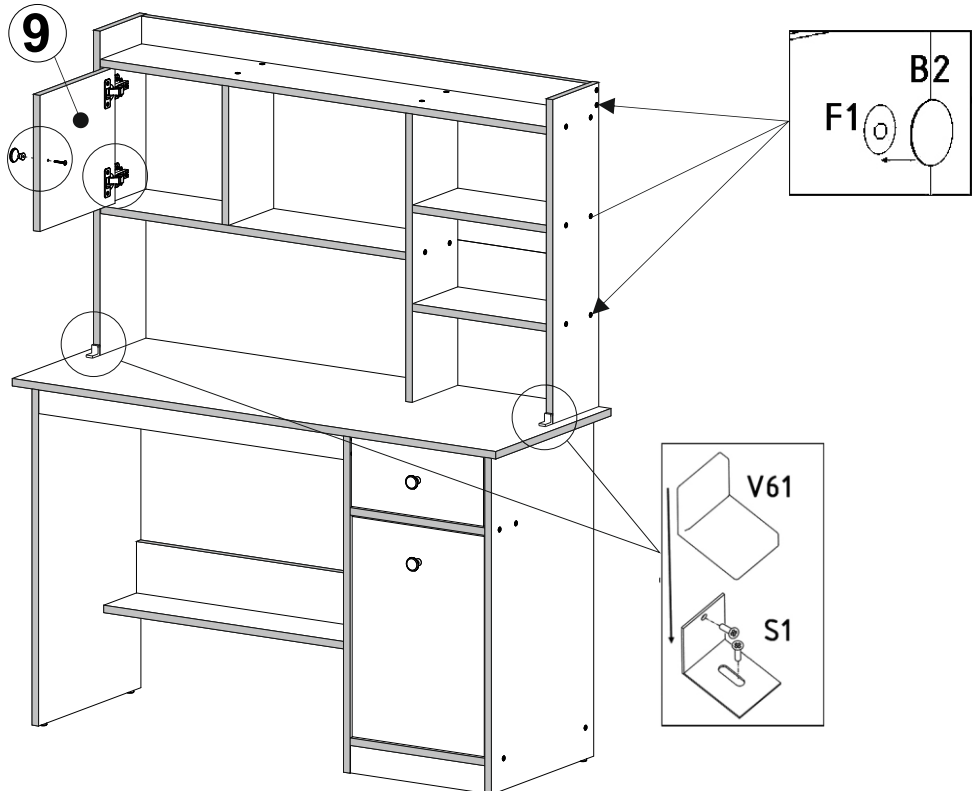

F1  7x50mm x4	F3  Hex 4mm x1
---	---

F1 **F3**

S9

 4x16mm **x8**

<p>S1  3,5x16mm x4</p>	<p>A2  ZW x2</p>
--	---

<p>U12  x1</p>	<p>V61  x2</p>
<p>B2  ø12/4mm x24</p>	<p>S1  3,5x16mm x4</p>

CHESTER

PRODUCTION DATE

PACKING CODE

E1 8x30mm x14	M1 12x15mm x8	N1 L=35mm x8	F1 7x50mm x22	F3 Hex 4mm x1	Z1 x40	U12 x2	S1 3,5x16mm x8
R1 6x8mm x4	T1 x6	A2 ZW x2	P3 L=350mm x1	B1 B ø17/4mm x2	B2 B ø12/4mm x14	B2 Ant ø12/4mm x14	B2 S/A ø12/4mm x14
V68 x1							

L=35mm **x2**