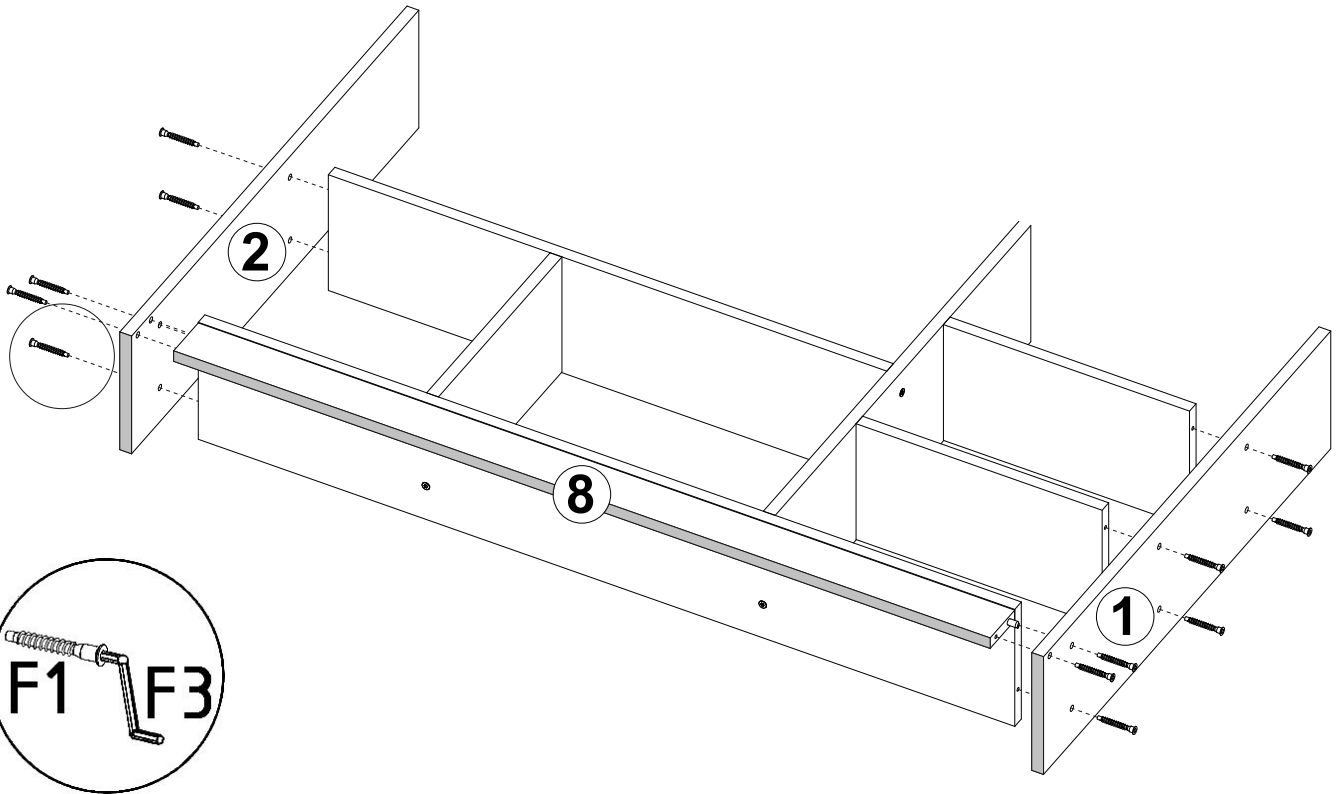

NDST 120

PRODUCTION DATE

PACKING CODE

002173	1	1
002174	2	1
002169	3	1
002167	4	2
002168	5	1
002165	6	1
002166	7	1
002170	8	1
002172	9	1
002171	10	2
ID	NUMBER	QUANTITY

F1  7x50mm x4	F3  Hex 4mm x1
---	---

F1  7x50mm x4	F3  Hex 4mm x1
---	---

F1 **F3**

S9

 4x16mm **x8**

<p>S1  3,5x16mm x4</p>	<p>A2  ZW x2</p>
--	---

<p>U12  x1</p>	<p>V61  x2</p>
<p>B2  ø12/4mm x24</p>	<p>S1  3,5x16mm x4</p>

CHESTER

PRODUCTION DATE

L=35mm **x2**