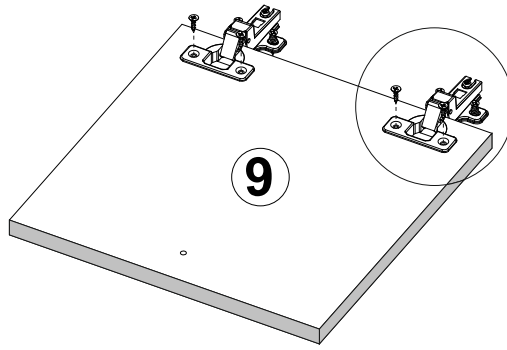

F1  7x50mm x4	F3  Hex 4mm x1
---	---

F1 **F3**

S9

 4x16mm **x8**

<p>S1  3,5x16mm x4</p>	<p>A2  ZW x2</p>
--	---

<p>U12  x1</p>	<p>V61  x2</p>
<p>B2  ø12/4mm x24</p>	<p>S1  3,5x16mm x4</p>

CHESTER

PRODUCTION DATE

PACKING CODE

E1 8x30mm x14	M1 12x15mm x8	N1 L=35mm x8	F1 7x50mm x22	F3 Hex 4mm x1	Z1 x40	U12 x2	S1 3,5x16mm x8
R1 6x8mm x4	T1 x6	A2 ZW x2	P3 L=350mm x1	B1 B ø17/4mm x2	B2 B ø12/4mm x14	B2 Ant ø12/4mm x14	B2 S/A ø12/4mm x14
V68 x1							

L=35mm **x2**