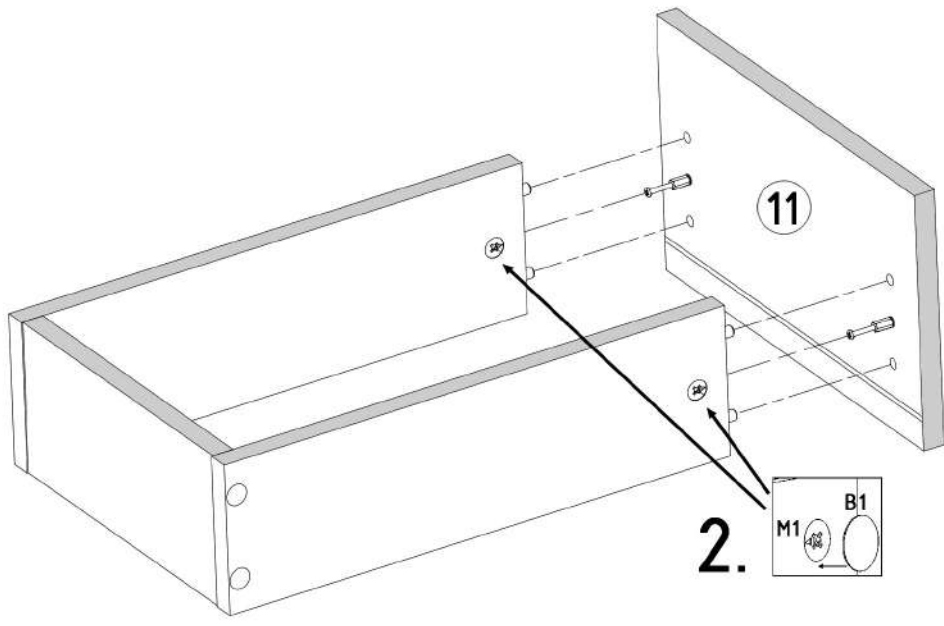

N1

 L=35mm x12

x6

B1

∅17/4mm x12

1.

2.

Z1	S1	P4
		
x30	3,5x16mm x24	L=400mm x6

x6

NDST_130

PRODUCTION DATE

PACKING CODE

B1  ø17/4mm x10	B2  ø12/4mm x18	V61  x2	V60  8,5X10,5mm x2	S9  4x16mm x8	B3  ø7-8/5mm x2			
N1  L=35mm x2	S1  3,5x16mm x4	N4  L=62mm x4	V15  x8	Z1  x50	F1  7x50mm x18	F3  Hex 4mm x1	M1  12x15mm x10	IM250324