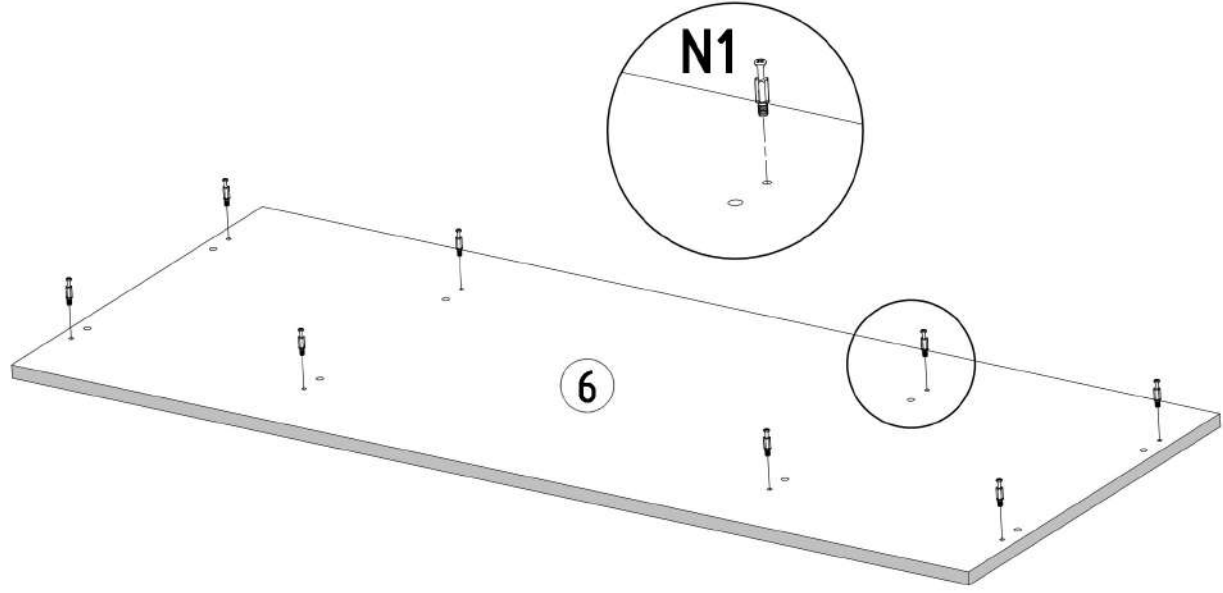

E1  8x30mm x2	T1  x2
--	--

N1  L=35mm x6	M1  12x15mm x2	P4  L=400mm x3	R1  6x8mm x6
--	--	--	--

E1  8x30mm x2	T1  x2
--	--

M1

12x15mm x24

E1

8x30mm x24

x12

F1  7x50mm X4	F3  Hex 4mm X1
--	--

N1  L=35mm X8

M1

 12x15mm x12

Z2

 x24

E1

 8x30mm x24

N1

 L=35mm x12

x6

B1

∅17/4mm x12

1.

2.

Z1	S1	P4
		
x30	3,5x16mm x24	L=400mm x6

x6

NDST_130

PRODUCTION DATE

PACKING CODE

B1  ø17/4mm x10	B2  ø12/4mm x18	V61  x2	V60  8,5X10,5mm x2	S9  4x16mm x8	B3  ø7-8/5mm x2			
N1  L=35mm x2	S1  3,5x16mm x4	N4  L=62mm x4	V15  x8	Z1  x50	F1  7x50mm x18	F3  Hex 4mm x1	M1  12x15mm x10	IM250324