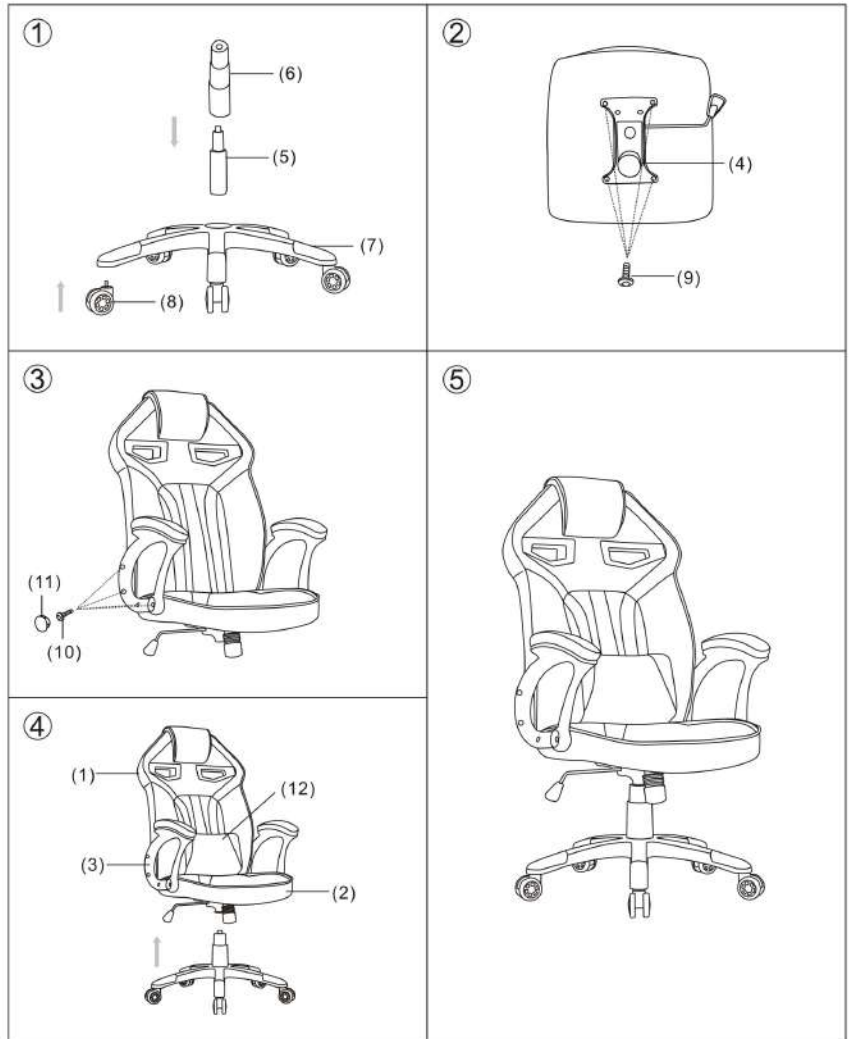

(1)x1 	(8)x5 
(2)x1 	(9)x4  M6X20mm
(3)x2 	(10)x8  M6X25mm
(4)x1 	(11)x8 
(5)x1 	(12)x1 
(6)x1 	(13)x1  M6
(7)x1 	

KUBA_6S

PRODUCTION DATE

PACKING CODE

N1  L=35mm x44	M1  12x15mm x44	Z2  x24	S1  3,5x16mm x28	E1  8x30mm x56	F3  Hex 4mm x1	
T1  x8	Z1  x100	P2  L=300mm x1	P4  L=400mm x6	R1  6x8mm x28	F1  7x50mm x4	B1  ø17/4mm x12