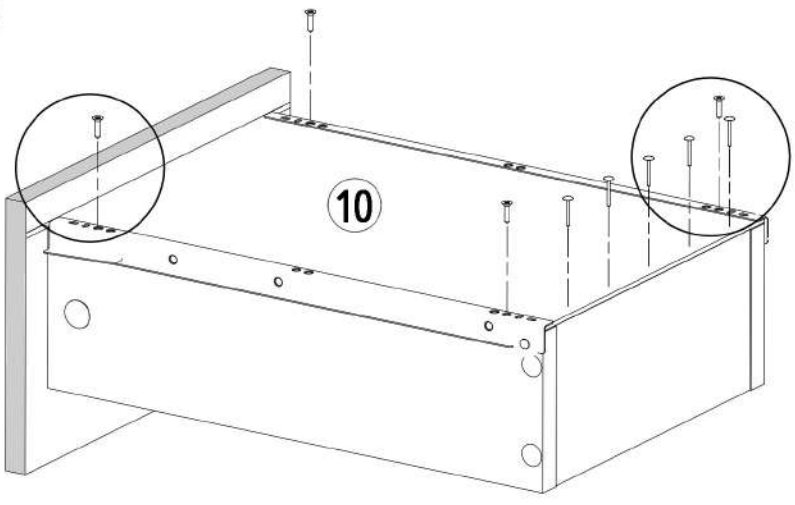

N1

 L=35mm x12

x6

B1

∅17/4mm x12

1.

2.

Z1	S1	P4
		
x30	3,5x16mm x24	L=400mm x6

x6

NDST_130

PRODUCTION DATE

PACKING CODE

B1  ø17/4mm x10	B2  ø12/4mm x18	V61  x2	V60  8,5X10,5mm x2	S9  4x16mm x8	B3  ø7-8/5mm x2			
N1  L=35mm x2	S1  3,5x16mm x4	N4  L=62mm x4	V15  x8	Z1  x50	F1  7x50mm x18	F3  Hex 4mm x1	M1  12x15mm x10	IM250324