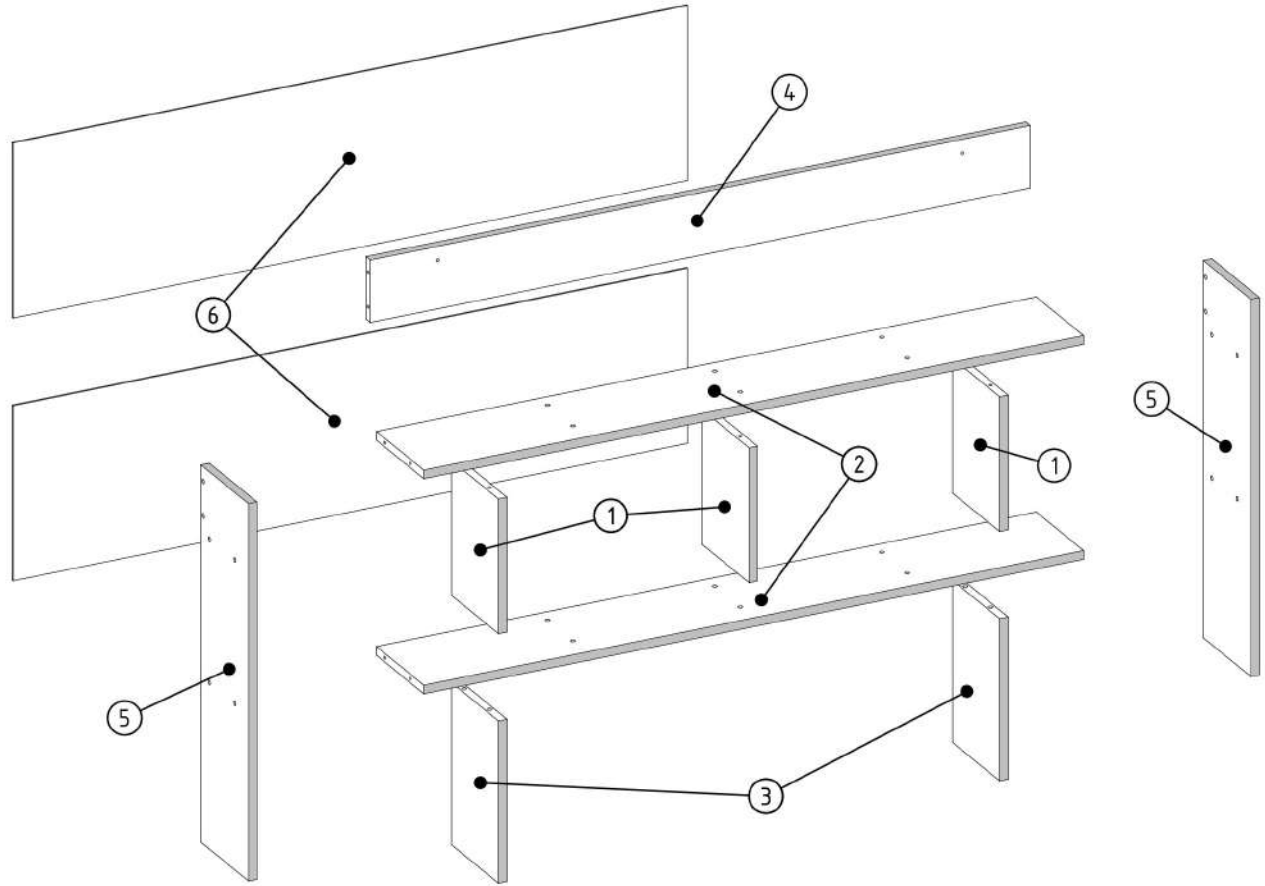

NDST_130

PRODUCTION DATE	PACKING CODE

001593	6	2
001582	5	2
001591	4	1
001584	3	2
001589	2	2
001586	1	3
ID	NUMBER	QUANTITY