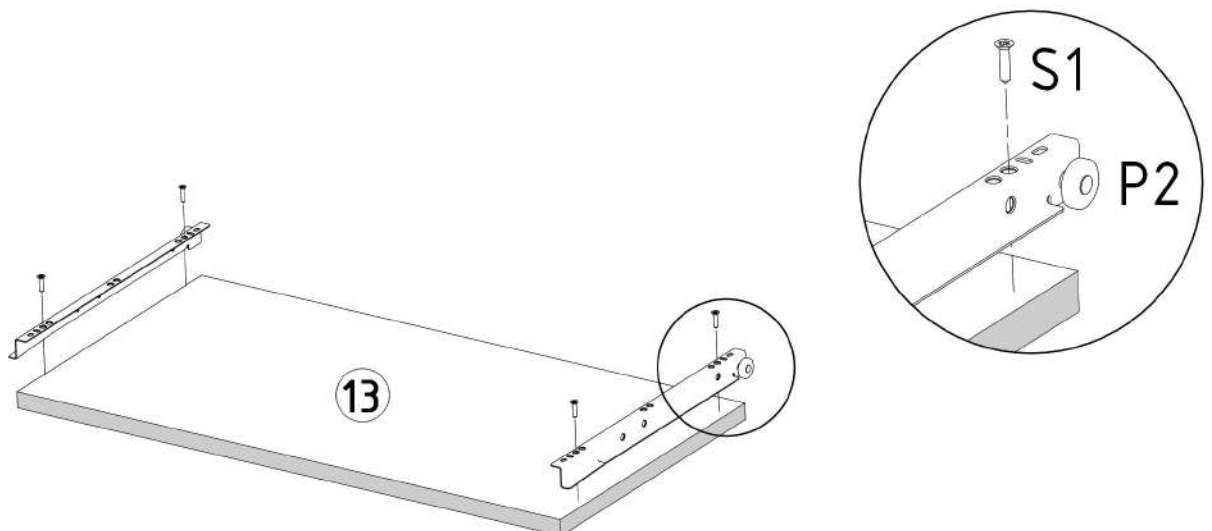

N1

 L=35mm x12

x6

B1

∅17/4mm x12

1.

2.

Z1	S1	P4
		
x30	3,5x16mm x24	L=400mm x6

x6

NDST_130

PRODUCTION DATE

PACKING CODE

B1  ø17/4mm x10	B2  ø12/4mm x18	V61  x2	V60  8,5X10,5mm x2	S9  4x16mm x8	B3  ø7-8/5mm x2			
N1  L=35mm x2	S1  3,5x16mm x4	N4  L=62mm x4	V15  x8	Z1  x50	F1  7x50mm x18	F3  Hex 4mm x1	M1  12x15mm x10	IM250324