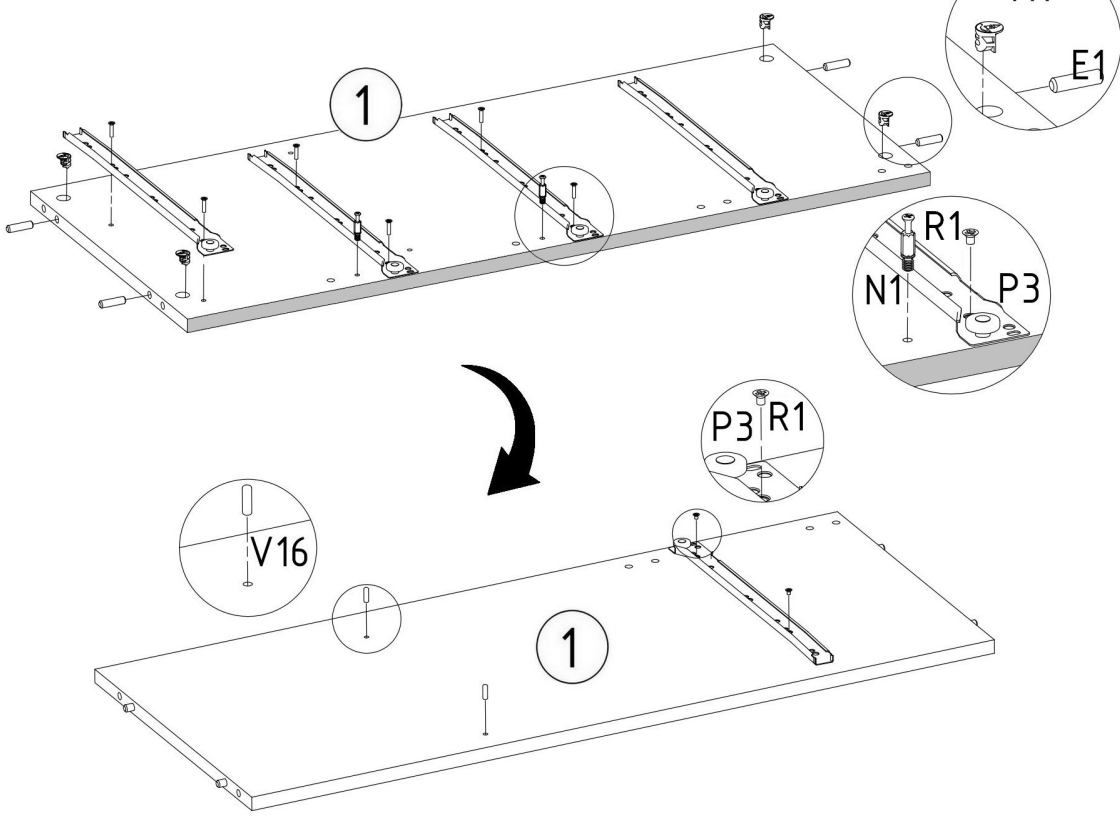

1D5S

PRODUCTION DATE

PACKING CODE

S1  3,5x16mm x24	Z1  x90	F3  Hex 4mm x1	V13  x1	A1  ZP x2	R1  6x8mm x20	V16  5x16mm x4	B1  B ø17/4mm x10
M1  12x15mm x34	N1  L=35mm x30	E1  8x30mm x20	F1  7x50mm x10	E3  8x50mm x2	N4  L=62mm x2	P3  L=350mm x5	T1  x6

M1  12x15mm	N1  L=35mm	E1  8x30mm	P3  L=350mm	R1  6x8mm	V16  5x16mm
x4	x2	x4	x5	x10	x2

M1  12x15mm	E1  8x30mm
x12	x8

A1

ZP

x2 3,5x16mm x4

S1

N1

L=35mm x10

M1

12x15mm x10

S1  3,5x16mm x20	P3  L=350mm x5
---	--

V13  x1
--