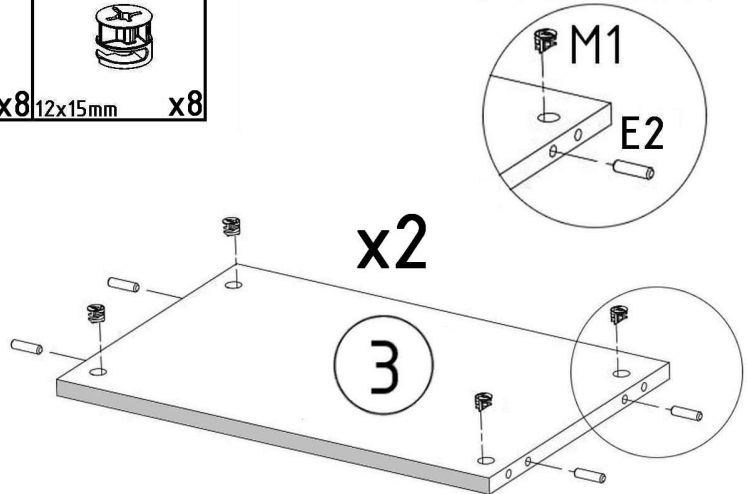

# R80

PRODUCTION DATE

PACKING CODE

<b>M1</b>  12x15mm x12	<b>V13</b>  x1	<b>V16</b>  5x16mm x12	<b>B1</b>  Ant ø17/4mm x4	<b>B1</b>  S/A ø17/4mm x4	<b>B1</b>  Cz ø17/4mm x4	
<b>Z1</b>  x50	<b>E2</b>  8x35mm x16	<b>T1</b>  x4	<b>N2</b>  L=45mm x12	<b>B1</b>  K ø17/4mm x4	<b>B1</b>  G ø17/4mm x4	<b>B1</b>  B ø17/4mm x4

R80

PRODUCTION DATE

PACKING CODE

000527	7	3	
000526	6	3	
000525	5	1	
000524	4	1	
000528	3	2	
000265	2	1	
000264	1	1	
ID	NUMBER	QUANTITY	

<b>N2</b>  L=45mm x8	<b>M1</b>  12x15mm x4	<b>E2</b>  8x35mm x4	<b>V16</b>  5x16mm x12	<b>T1</b>  x4
--	--	---	---	--

<b>E2</b>  8x35mm x8	<b>M1</b>  12x15mm x8
--	--

<b>E2</b>  8x35mm x4
--

X=Y

B1

ø17/4mm x4

V13

x1