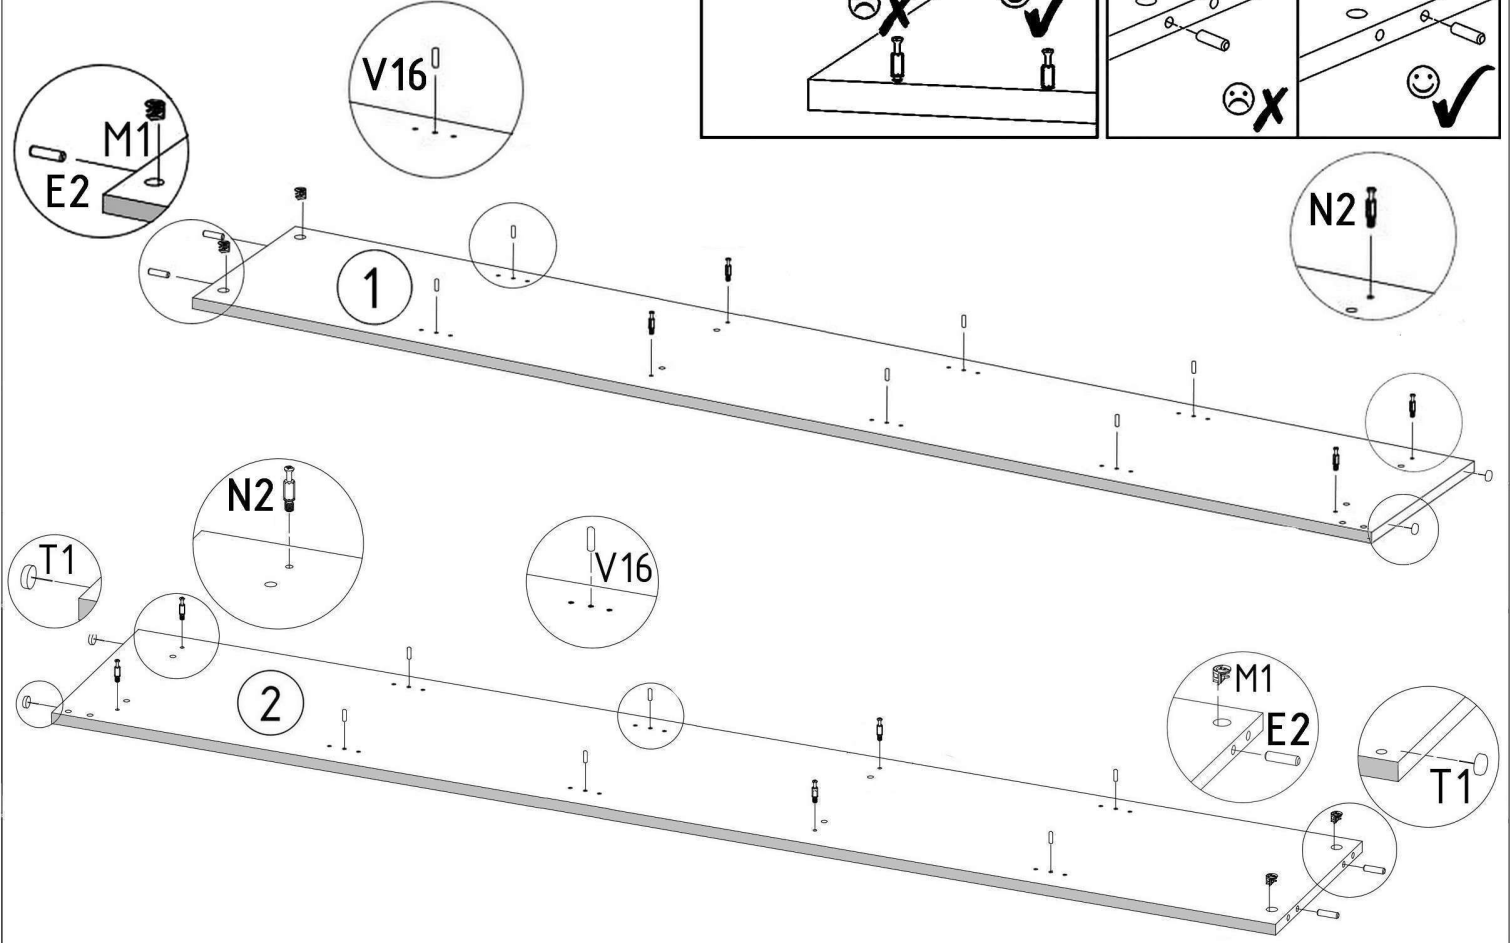

# R80

PRODUCTION DATE

PACKING CODE

<b>M1</b>  12x15mm x12	<b>V13</b>  x1	<b>V16</b>  5x16mm x12	<b>B1</b>  Ant ø17/4mm x4	<b>B1</b>  S/A ø17/4mm x4	<b>B1</b>  Cz ø17/4mm x4	
<b>Z1</b>  x50	<b>E2</b>  8x35mm x16	<b>T1</b>  x4	<b>N2</b>  L=45mm x12	<b>B1</b>  K ø17/4mm x4	<b>B1</b>  G ø17/4mm x4	<b>B1</b>  B ø17/4mm x4

R80

PRODUCTION DATE

PACKING CODE

000527	7	3	
000526	6	3	
000525	5	1	
000524	4	1	
000528	3	2	
000265	2	1	
000264	1	1	
ID	NUMBER	QUANTITY	

<b>N2</b>  L=45mm x8	<b>M1</b>  12x15mm x4	<b>E2</b>  8x35mm x4	<b>V16</b>  5x16mm x12	<b>T1</b>  x4
--	--	---	---	--

<b>E2</b>  8x35mm x8	<b>M1</b>  12x15mm x8
--	--

<b>E2</b>  8x35mm x4
--

X=Y

B1

ø17/4mm x4

V13

x1