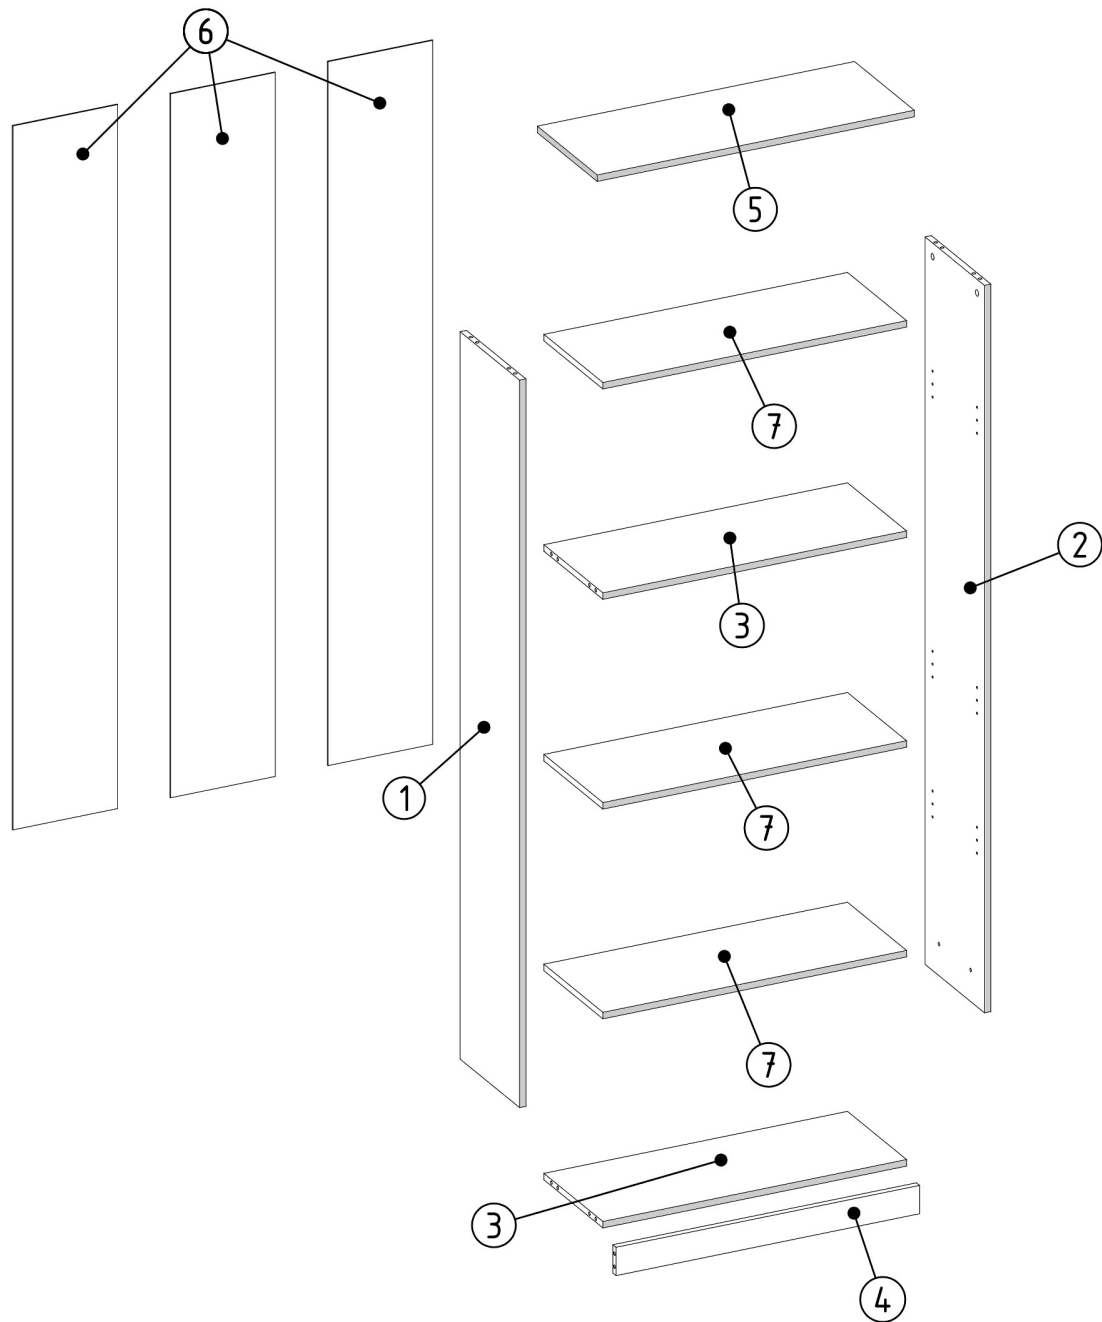

# R80

PRODUCTION DATE

PACKING CODE

<b>M1</b>  12x15mm x12	<b>V13</b>  x1	<b>V16</b>  5x16mm x12	<b>B1</b>  Ant ø17/4mm x4	<b>B1</b>  S/A ø17/4mm x4	<b>B1</b>  Cz ø17/4mm x4	
<b>Z1</b>  x50	<b>E2</b>  8x35mm x16	<b>T1</b>  x4	<b>N2</b>  L=45mm x12	<b>B1</b>  K ø17/4mm x4	<b>B1</b>  G ø17/4mm x4	<b>B1</b>  B ø17/4mm x4

R80

PRODUCTION DATE

PACKING CODE

000527	7	3	
000526	6	3	
000525	5	1	
000524	4	1	
000528	3	2	
000265	2	1	
000264	1	1	
ID	NUMBER	QUANTITY	

<b>N2</b>  L=45mm x8	<b>M1</b>  12x15mm x4	<b>E2</b>  8x35mm x4	<b>V16</b>  5x16mm x12	<b>T1</b>  x4
--	--	---	---	--

<b>E2</b>  8x35mm x8	<b>M1</b>  12x15mm x8
--	--

<b>E2</b>  8x35mm x4
--

X=Y

B1

ø17/4mm x4

V13

x1