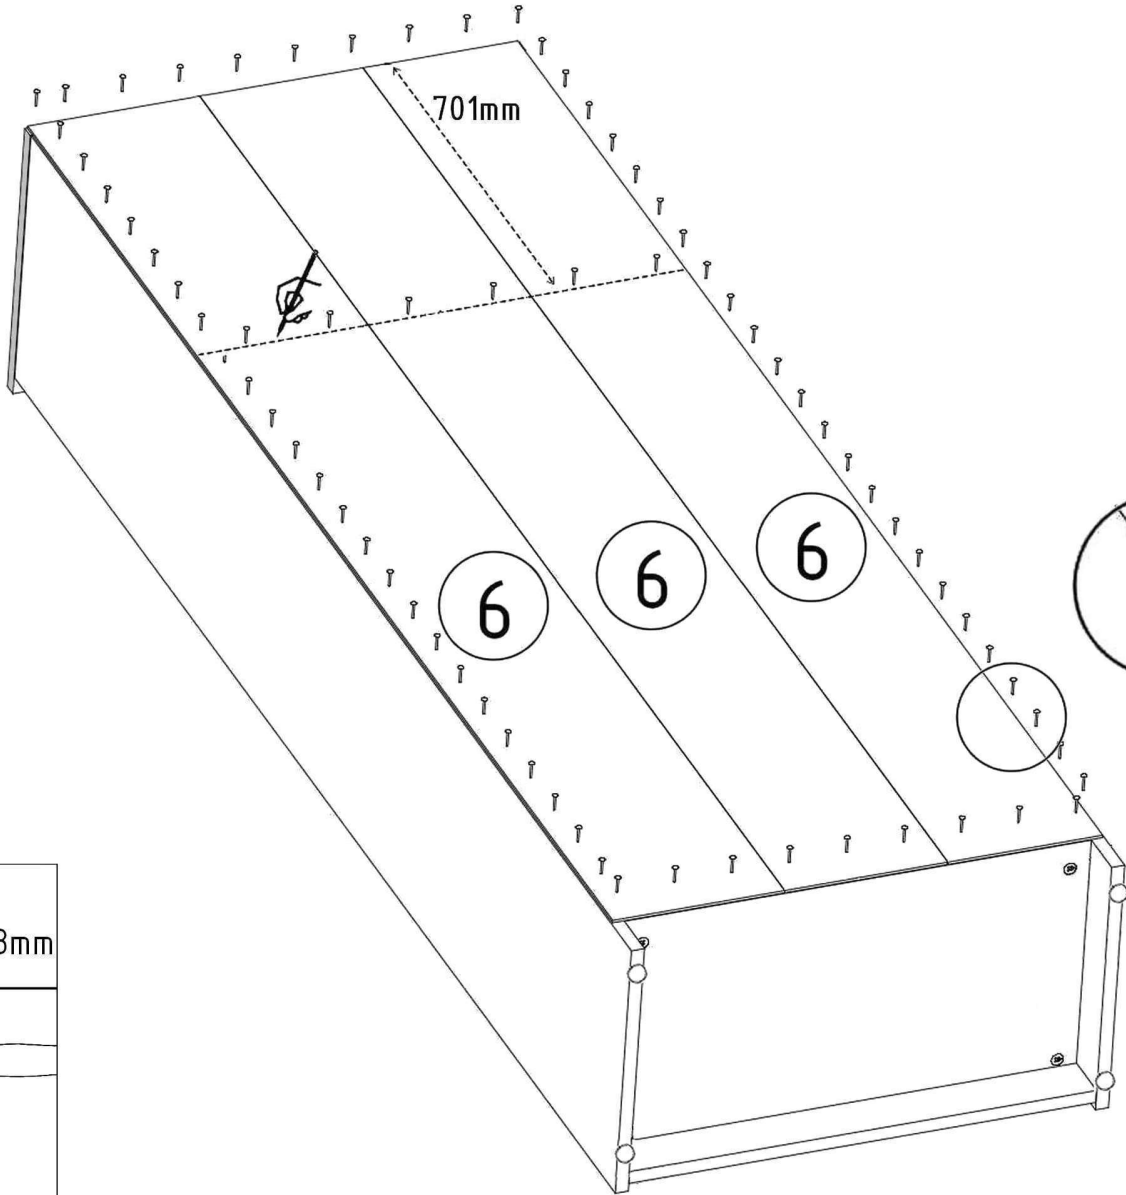

# R80

PRODUCTION DATE

PACKING CODE

<b>M1</b>  12x15mm x12	<b>V13</b>  x1	<b>V16</b>  5x16mm x12	<b>B1</b>  Ant ø17/4mm x4	<b>B1</b>  S/A ø17/4mm x4	<b>B1</b>  Cz ø17/4mm x4	
<b>Z1</b>  x50	<b>E2</b>  8x35mm x16	<b>T1</b>  x4	<b>N2</b>  L=45mm x12	<b>B1</b>  K ø17/4mm x4	<b>B1</b>  G ø17/4mm x4	<b>B1</b>  B ø17/4mm x4

<b>E2</b>  8x35mm x8	<b>M1</b>  12x15mm x8
--	--

<b>E2</b>  8x35mm x4
--

X=Y

B1

ø17/4mm x4

V13

x1