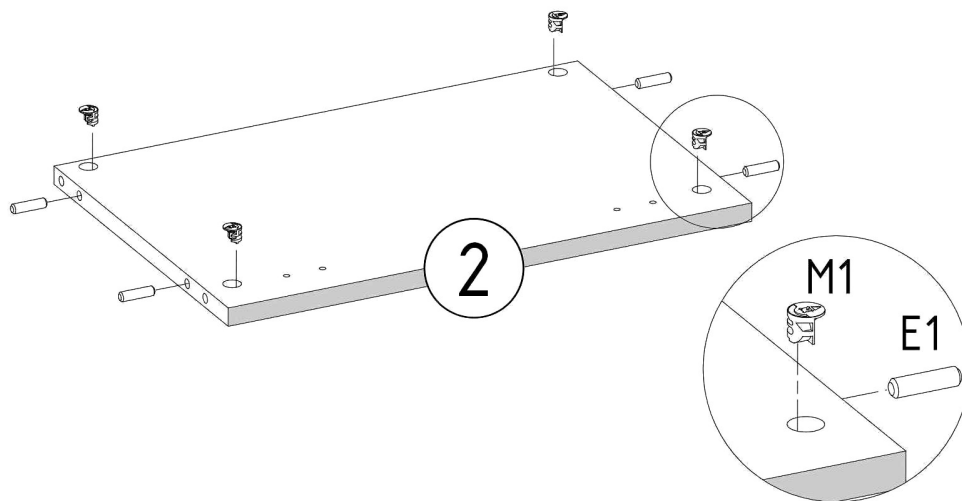

<p>M1</p>  <p>12x15mm x2</p>	<p>E1</p>  <p>8x30mm x2</p>	<p>V16</p>  <p>5x16mm x2</p>	<p>N1</p>  <p>L=35mm x2</p>	<p>V2.1</p>  <p>x1</p>	<p>V23</p>  <p>5.5x10.5mm x2</p>
---	--	---	--	---	--

N1  L=35mm	R1  x4 6x8mm	V7  x2
--	---	---

N1  L=35mm	R1  x4 6x8mm	V7  x2
--	---	---

A1  ZP x2	S1  3,5x16mm x4	V1.2  x1
--	--	---

V1.3  x1

HAGA_WIESZAK_MINI

PRODUCTION DATE

PACKING CODE

V5

ø35mm