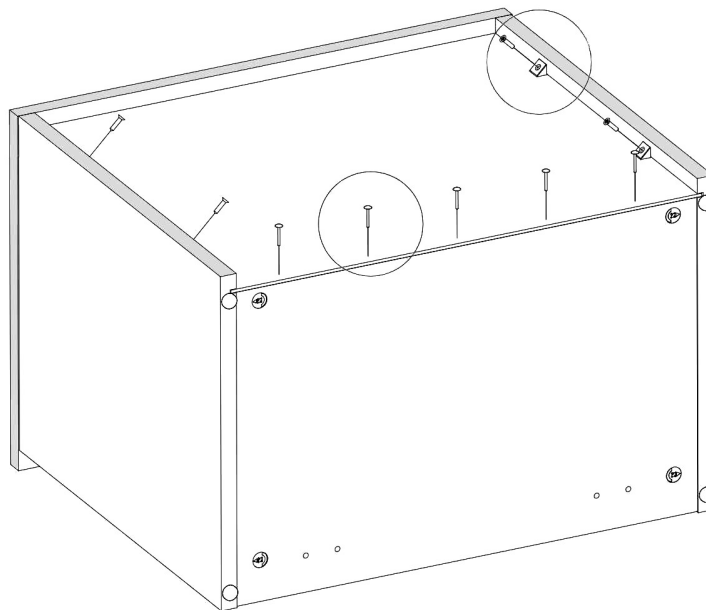

M1  12x15mm	E1  8x30mm
x4	x4

<p>M1</p>  <p>12x15mm x2</p>	<p>E1</p>  <p>8x30mm x2</p>	<p>V16</p>  <p>5x16mm x2</p>	<p>N1</p>  <p>L=35mm x2</p>	<p>T1</p>  <p>x2</p>	<p>V1.1</p>  <p>x1</p>	<p>V23</p>  <p>5.5x10.5mm x2</p>
---	--	---	--	---	--	---

N1  L=35mm	R1  x4 6x8mm	V7  x2
--	---	---

A1  ZP x2	S1  3,5x16mm x4	V1.2  x1
--	--	---

V1.3  x1

HAGA_WIESZAK_MINI

PRODUCTION DATE

PACKING CODE

V5

ø35mm