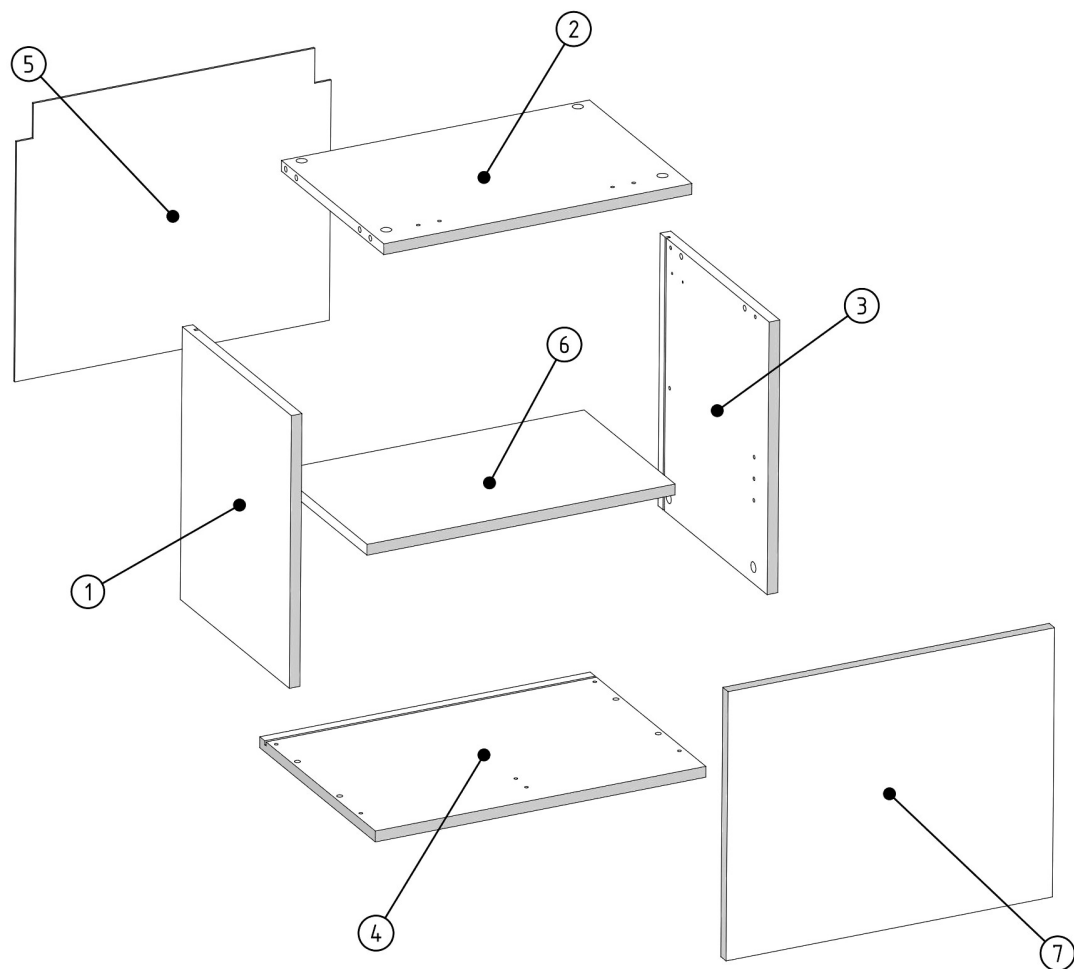

HAGA_SZAFKA_GÓRNA

PRODUCTION DATE

PACKING CODE

S1  3,5x16mm x4	R1  6x8 mm x2	S5  4x30mm x4	V2  80N x1	V30  x4	V23  5.5x10.5mm x2			
N1  L=35mm x8	M1  12x15mm x8	E1  8x30mm x8	Z1  x5	V7  x1	V51  x1	V16  5x16mm x4	A1  ZP x2	IM250127

HAGA_SZAFKA_GÓRNA

PRODUCTION DATE

PACKING CODE

000710	7	1
000716	6	1
000736	5	1
000737	4	1
000712	3	1
000715	2	1
000711	1	1
ID	NUMBER	QUANTITY

M1  12x15mm	E1  8x30mm	V16  5x16mm	N1  L=35mm
X2	X2	X2	X2

M1  12x15mm	E1  8x30mm
X4	X4

<p>M1</p>  <p>12x15mm x2</p>	<p>E1</p>  <p>8x30mm x2</p>	<p>V16</p>  <p>5x16mm x2</p>	<p>N1</p>  <p>L=35mm x2</p>	<p>V2.1</p>  <p>x1</p>	<p>V23</p>  <p>5.5x10.5mm x2</p>
---	--	---	--	---	--

N1  L=35mm	R1  x4 6x8mm	V7  x2
--	---	---

M1  12x15mm	E1  8x30mm
x4	x4

<p>M1</p>  <p>12x15mm x2</p>	<p>E1</p>  <p>8x30mm x2</p>	<p>V16</p>  <p>5x16mm x2</p>	<p>N1</p>  <p>L=35mm x2</p>	<p>T1</p>  <p>x2</p>	<p>V1.1</p>  <p>x1</p>	<p>V23</p>  <p>5.5x10.5mm x2</p>
---	--	---	--	---	--	---