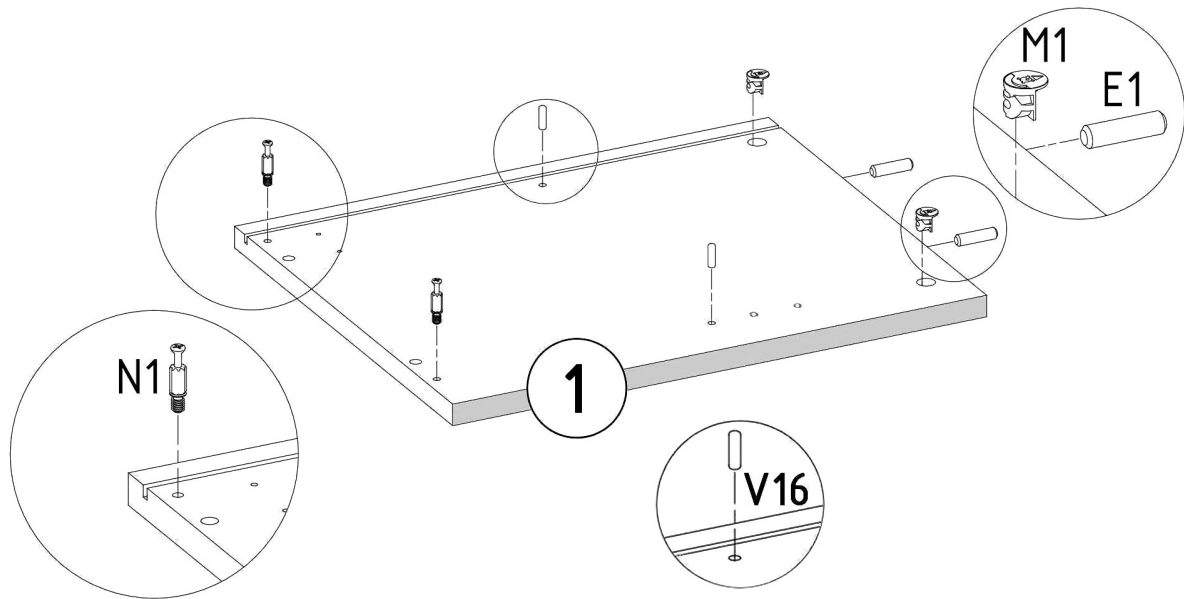

M1 12x15mm	E1 8x30mm	V16 5x16mm	N1 L=35mm
X2	X2	X2	X2

M1 12x15mm	E1 8x30mm
X4	X4