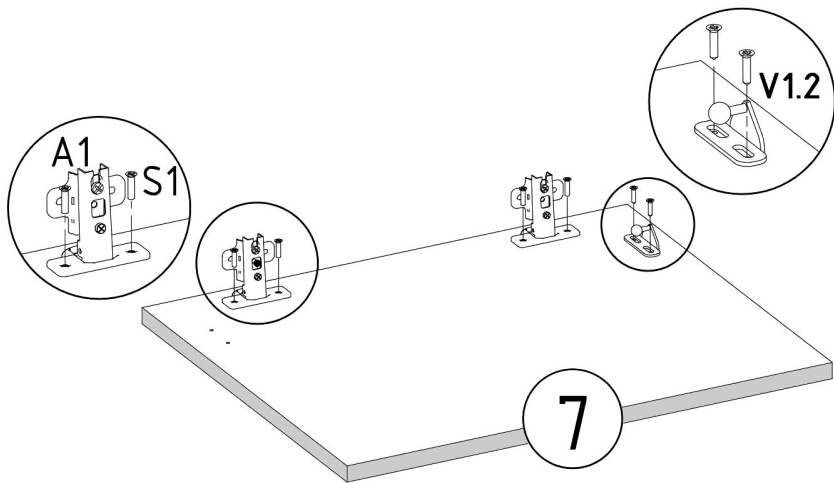

M1  12x15mm	E1  8x30mm
x4	x4

<p>M1</p>  <p>12x15mm x2</p>	<p>E1</p>  <p>8x30mm x2</p>	<p>V16</p>  <p>5x16mm x2</p>	<p>N1</p>  <p>L=35mm x2</p>	<p>T1</p>  <p>x2</p>	<p>V1.1</p>  <p>x1</p>	<p>V23</p>  <p>5.5x10.5mm x2</p>
---	--	---	--	---	--	---

N1  L=35mm	R1  x4 6x8mm	V7  x2
--	---	---

A1  ZP x2	S1  3,5x16mm x4	V1.2  x1
--	--	---

V1.3  x1

HAGA_WIESZAK_MINI

PRODUCTION DATE

PACKING CODE

V5

ø35mm